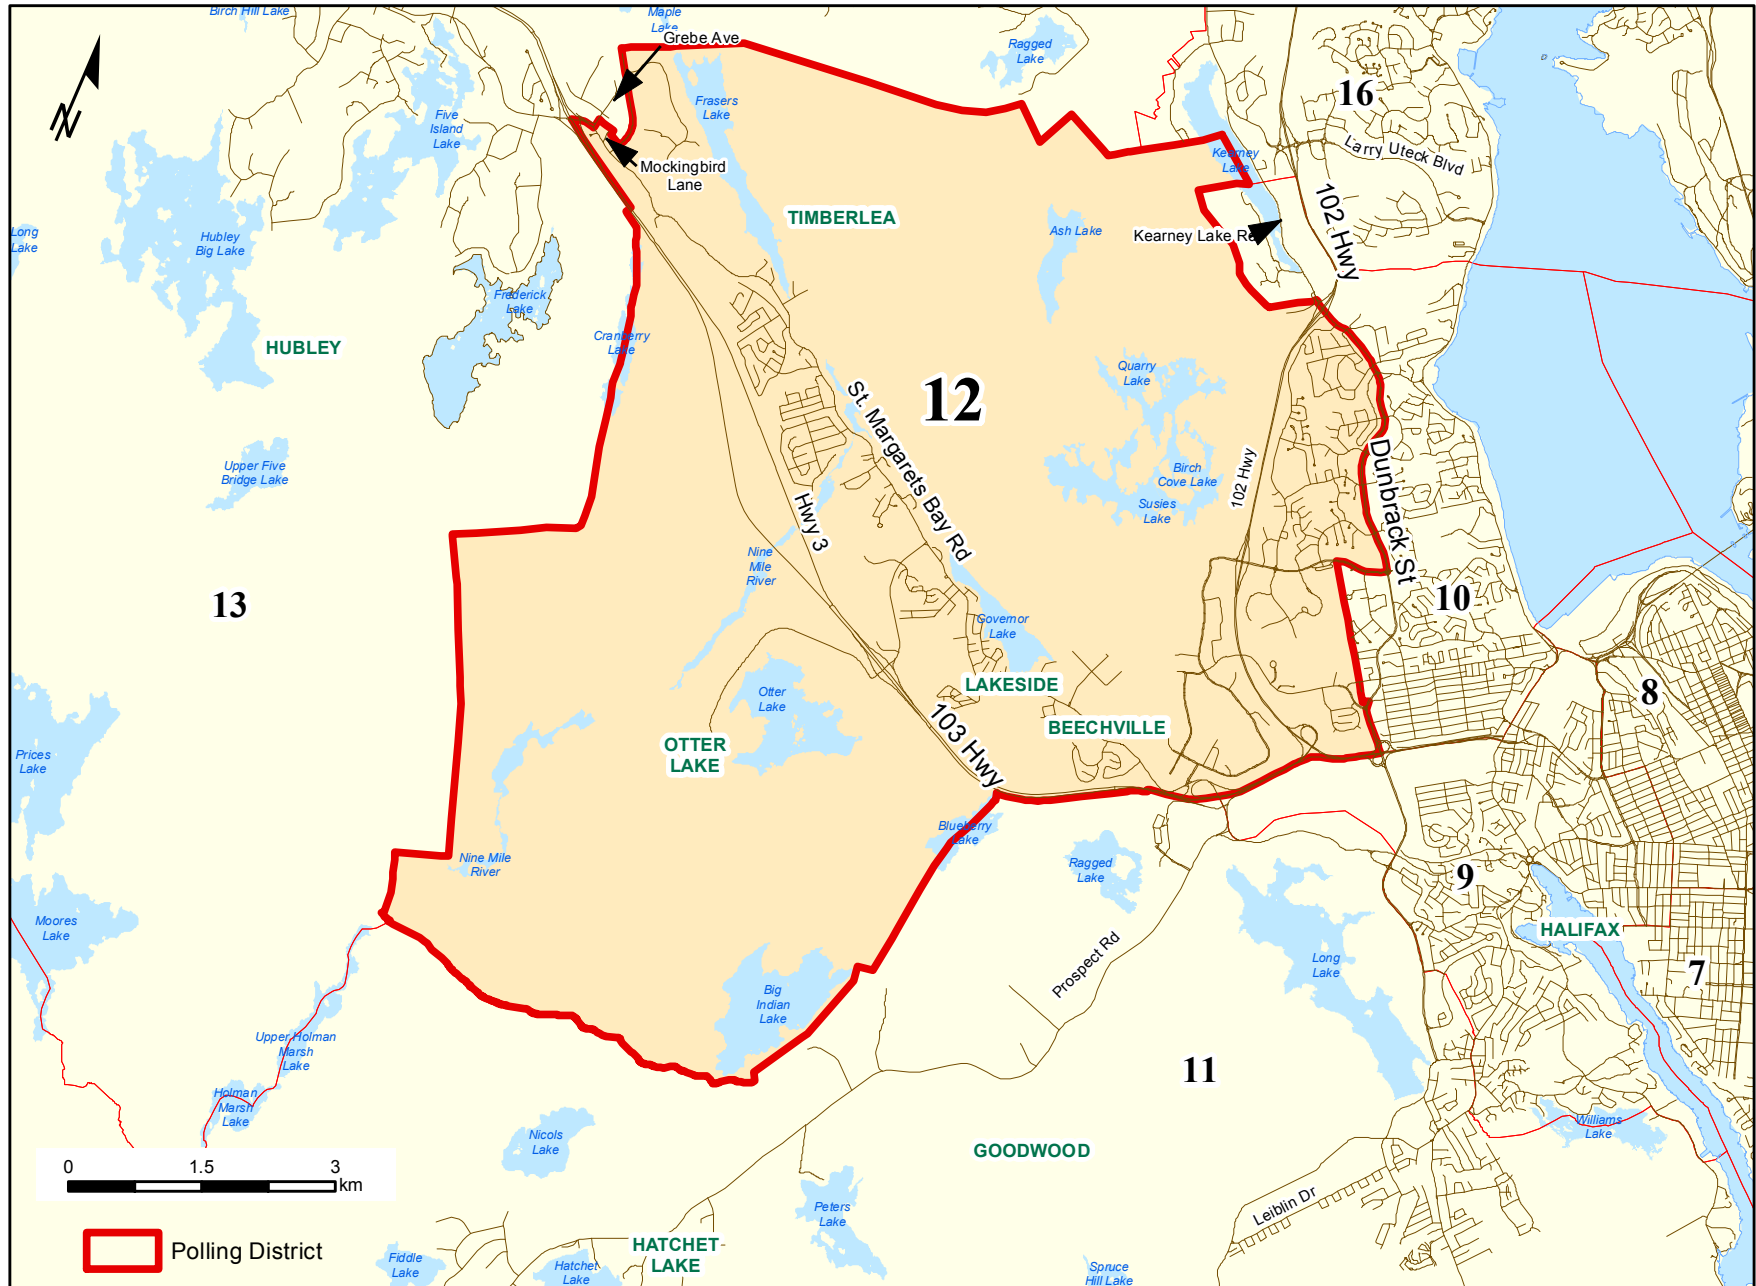

Polling District 12: Timberlea - Beechville - Clayton Park - Wedgewood

Note: This map is effective as of the first Regional Council meeting held after the 2016 Municipal and School Board Election, and will also apply for the purposes of preparing for and holding the 2016 Election