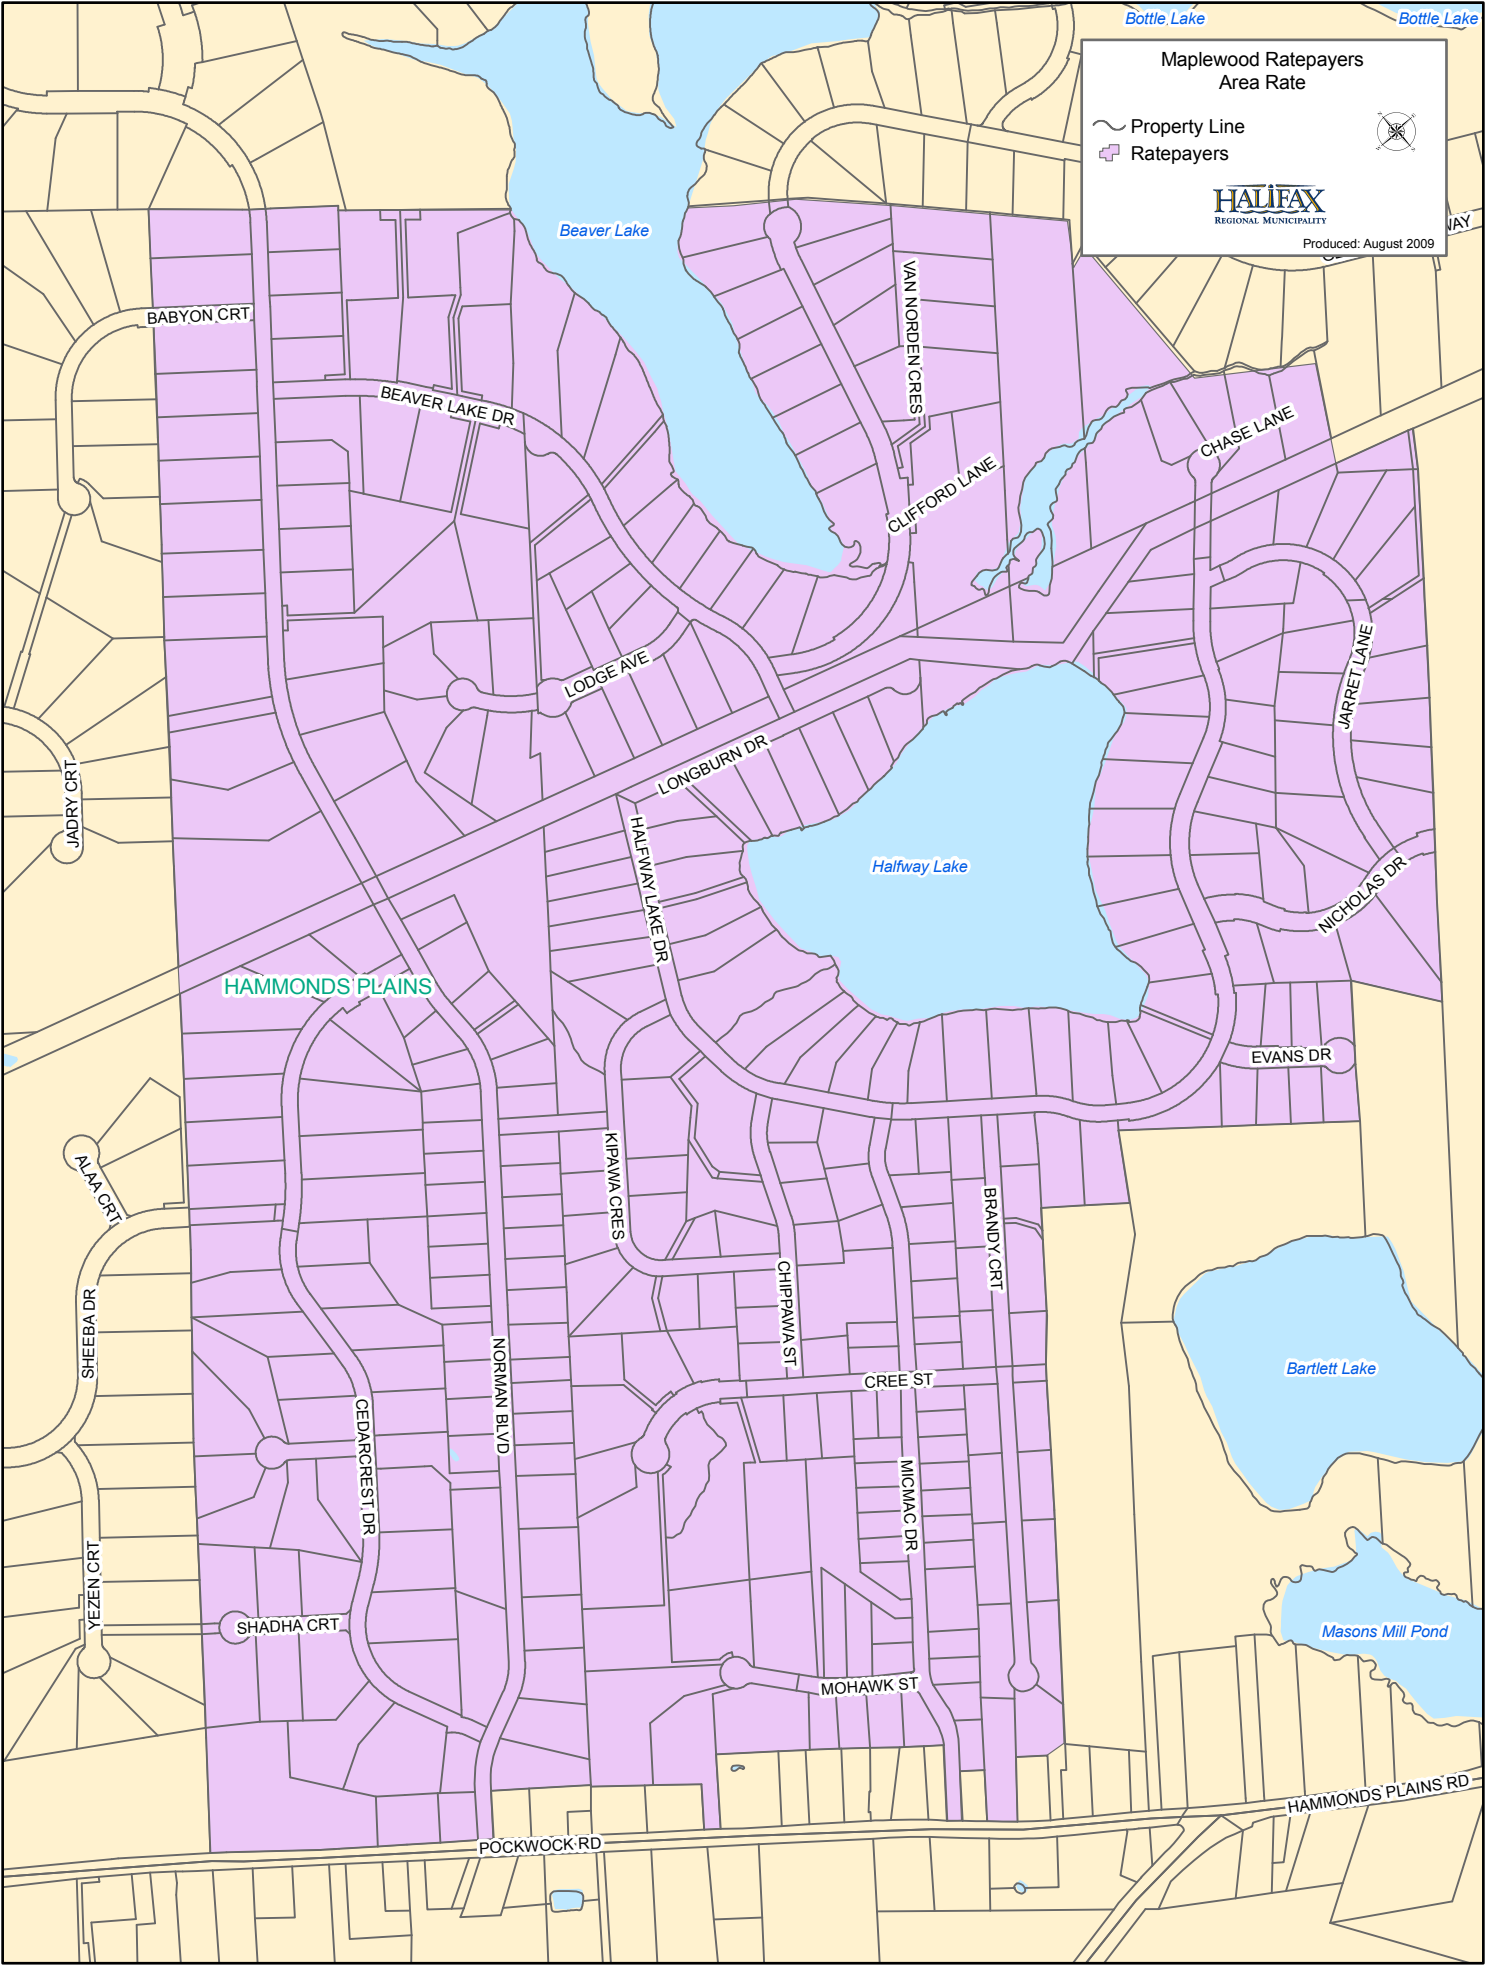

Bottle Lake

Maplewood Ratepayers Area Rate

- Property Line
- Ratepayers

HALIFAX
REGIONAL MUNICIPALITY

Produced: August 2009

BABYON CRT

BEAVER LAKE DR

VAN NORDEN CRES

CLIFFORD LANE

CHASE LANE

LODGE AVE

LONGBURN DR

JARRET LANE

JADRY CRT

HALFWAY LAKE DR

Halfway Lake

NICHOLAS DR

HAMMONDS PLAINS

EVANS DR

ALAA CRT

KIPAWA CRES

CHIPPAWA ST

BRANDY CRT

SHEEBA DR

NORMAN BLVD

CREE ST

Bartlett Lake

CEDARCREST DR

MICMAC DR

YEZEN CRT

SHADHA CRT

MOHAWK ST