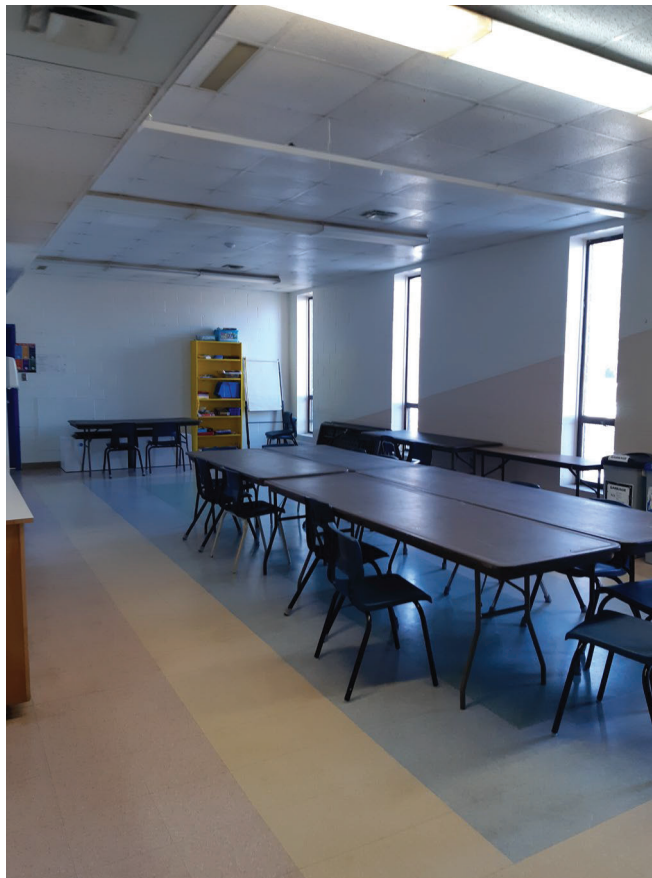

15.4 Needham Community Centre – Multipurpose Room

Image(s) of bookable space:

Size of bookable space (i.e 10ft x 15ft)	18 ft. 3 inches X 41 ft.
Ceiling height	9 ft. 8 inches
Parking Restrictions? Yes or No	Yes
If yes, please explain:	Limited Spaces

Equipment available at resource (Please check all the apply and provide details, if possible.)

i.e. Tables (40 tables on site)

✓ Tables	✓ Chairs	✓ Sink	✓ Fridge	✓ Microwave
Stove	WiFi (Public)	A.V. Projector	Projector Screen	Extension Cords
Basketball Nets	Hockey Nets	Soccer Nets		
Other (Please describe)	There are 8 tables and 20 chairs.			