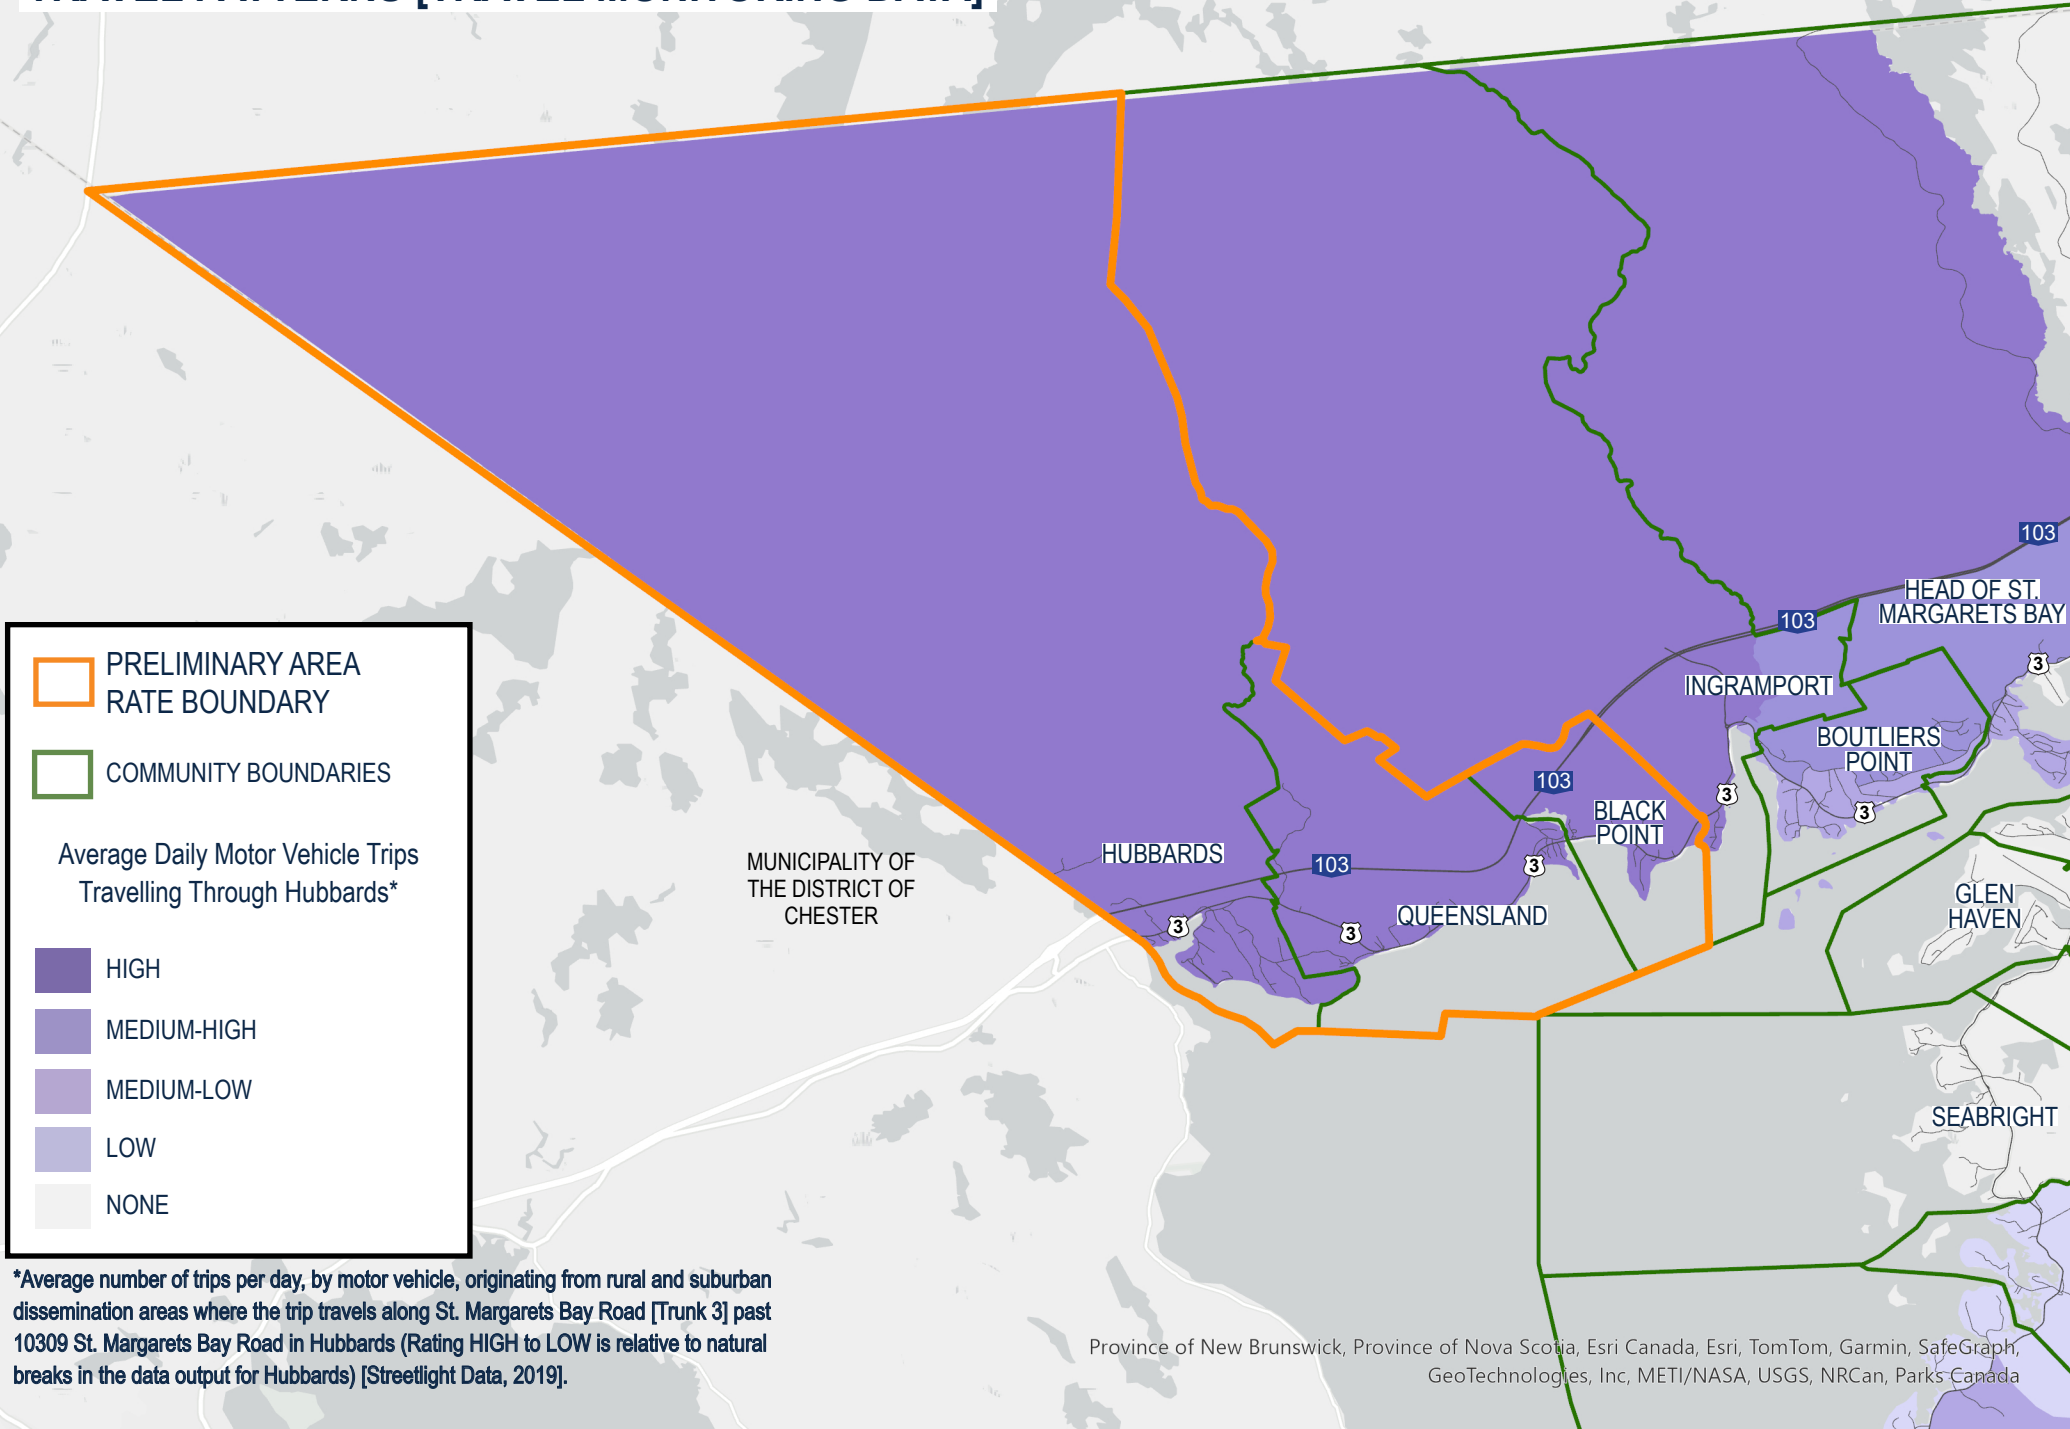

HUBBARDS

TRAVEL PATTERNS [TRAVEL MONITORING DATA]

0 2.5 5 Km

N

PRELIMINARY AREA RATE BOUNDARY

COMMUNITY BOUNDARIES

Average Daily Motor Vehicle Trips Travelling Through Hubbards*

- HIGH
- MEDIUM-HIGH
- MEDIUM-LOW
- LOW
- NONE

*Average number of trips per day, by motor vehicle, originating from rural and suburban dissemination areas where the trip travels along St. Margarets Bay Road [Trunk 3] past 10309 St. Margarets Bay Road in Hubbards (Rating HIGH to LOW is relative to natural breaks in the data output for Hubbards) [Streetlight Data, 2019].