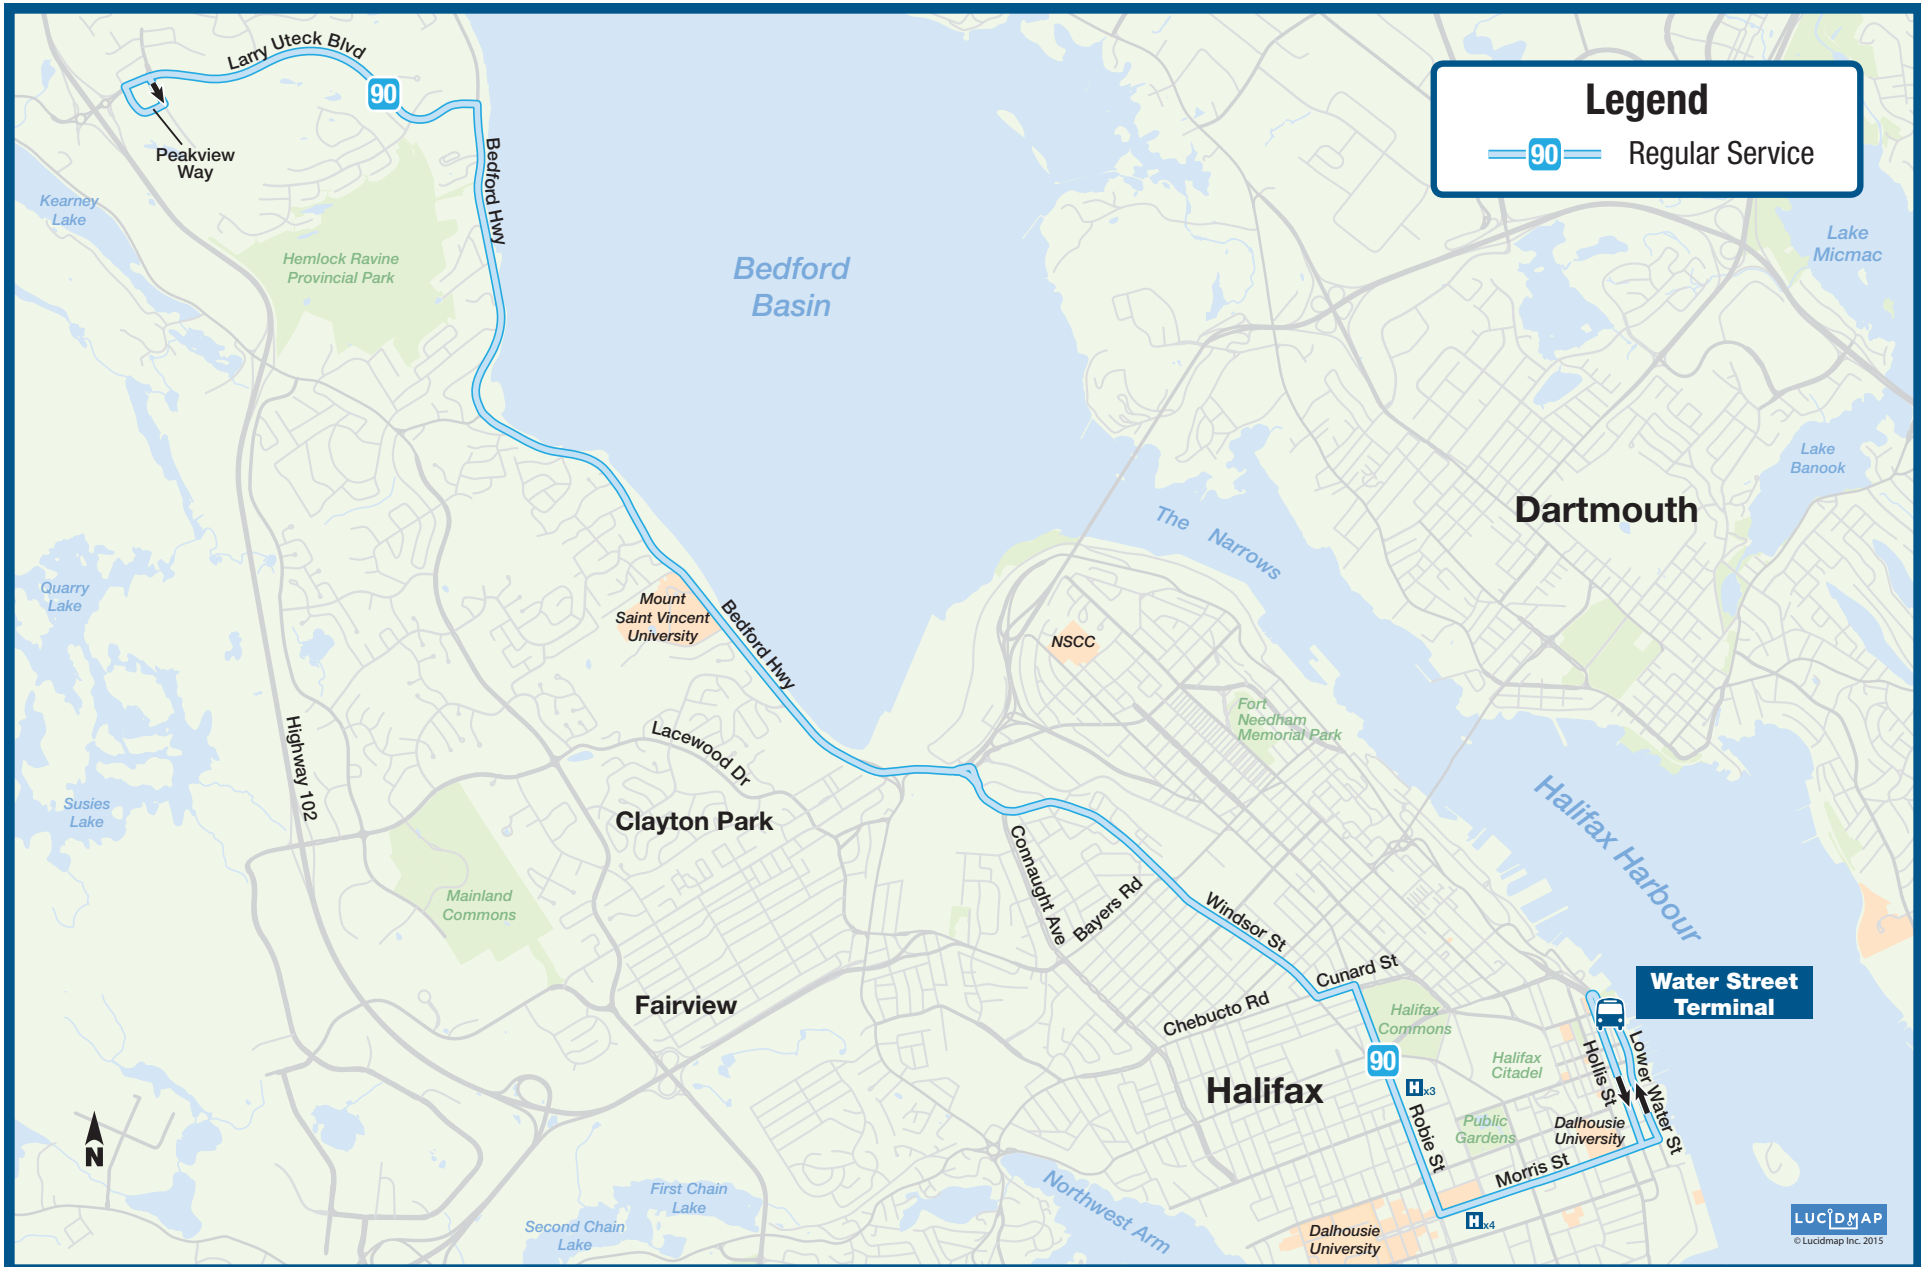

90

Larry Uteck

HALIFAX
TRANSIT

Legend

Regular Service

Water Street Terminal

LUCIDMAP
© Lucidmap Inc. 2015

Effective Date: August 1, 2015