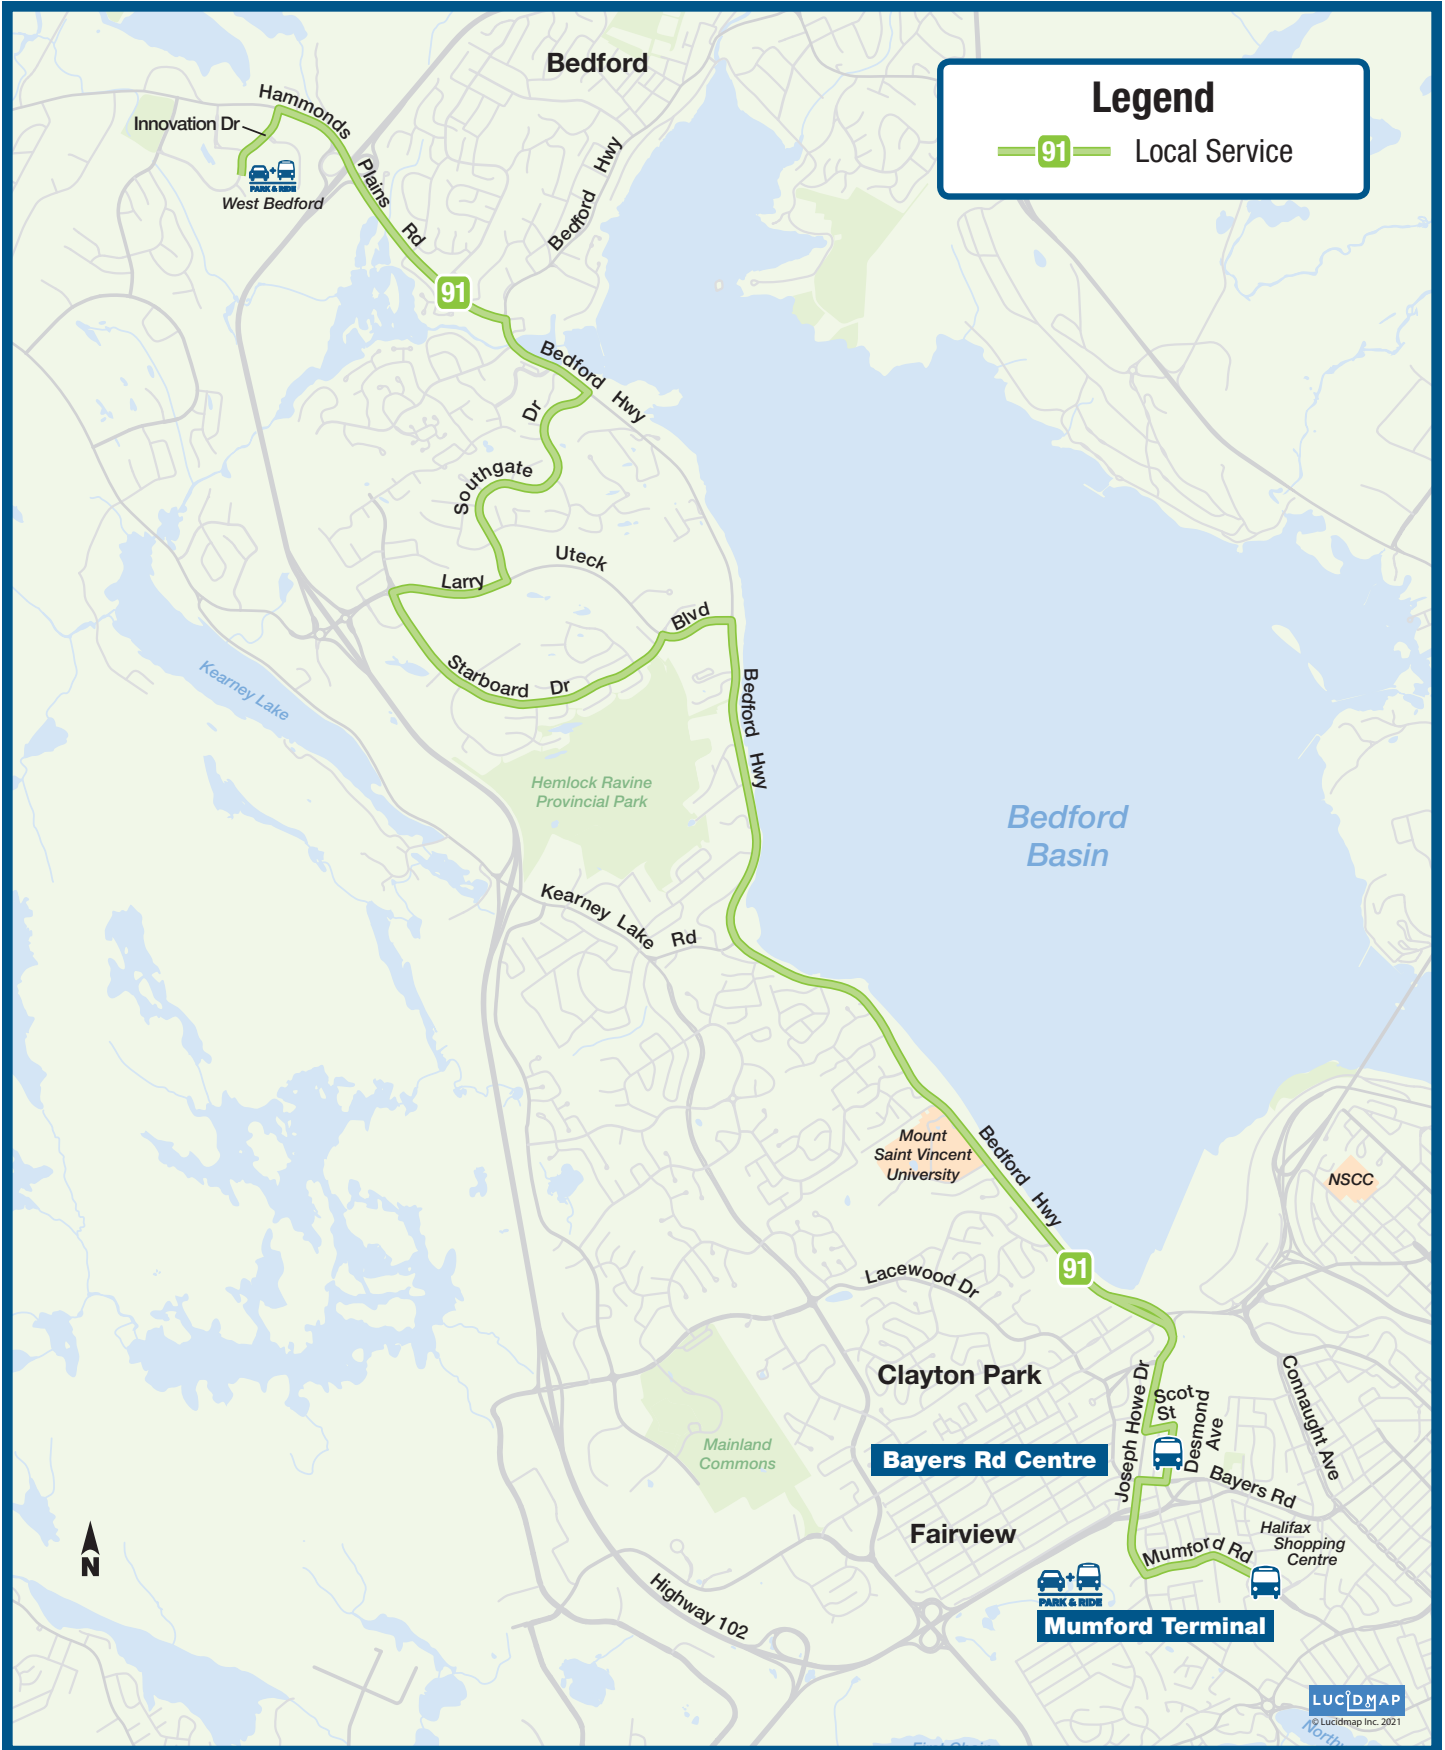

91

Hemlock Ravine

HALIFAX

TRANSIT

Effective Date: November 22, 2021