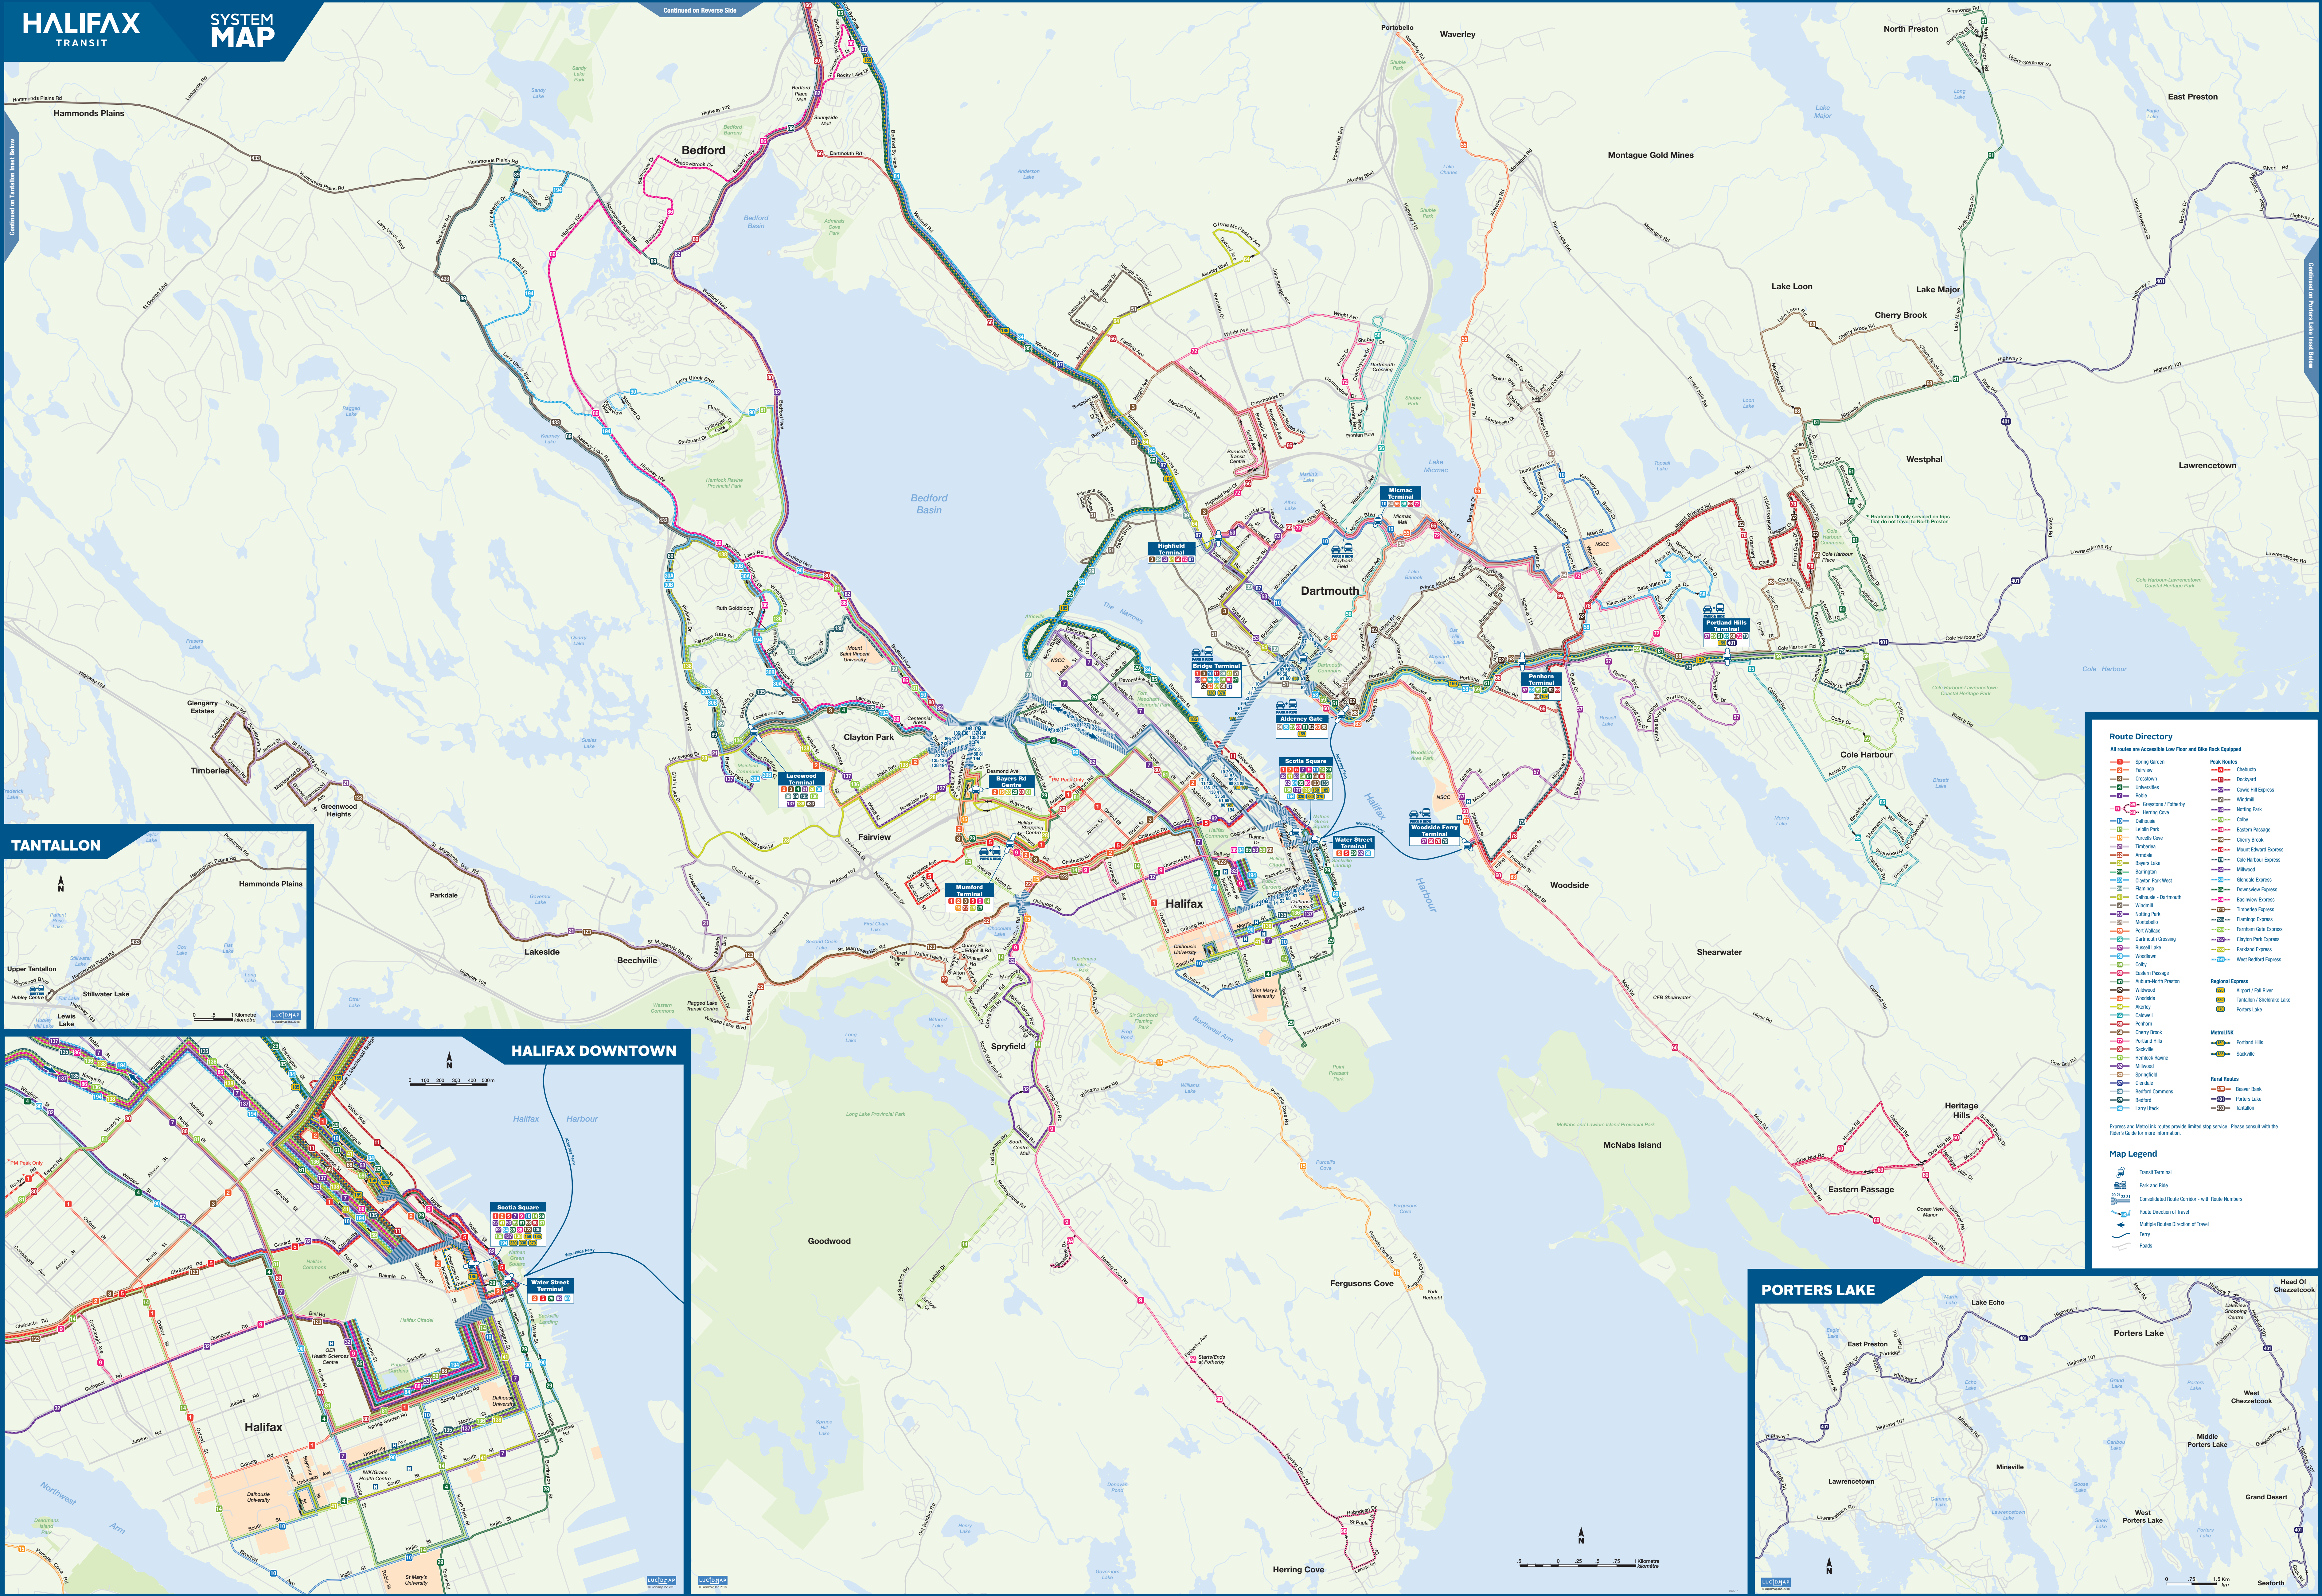

Continued on Reverse Side

**Route Directory**  
All routes are Accessible Low Floor and Bike Rack Equipped

Spring Garden	Park Route
Fairview	Dockyard
University	Cove Hill Express
Robe	Woodhill
Greyfriars / Fotherly	Notting Park
Spring Cove	Colby
Dartmouth	Eastern Passage
LeBlain Park	Cherry Brook
Portella Cove	Mount Pleasant Express
Stannard	Cole Harbour Express
Arnsdale	Milwood
Beaver Lake	Glendale Express
Barrington	Downsview Express
Clayton Park West	Basinville Express
Flamingo	Windsor
Dalhousie / Dartmouth	Notting Park
Woodside	Marysville
Port Wallace	Farmham Gate Express
Dartmouth Crossing	Clayton Park Express
Russell Lake	Portland Express
Woodtown	Colby
Colby	West Bedford Express
Eastern Passage	
Suban-North Preston	
Windsor	
Alexis	
Caswell	
Preston	
Cherry Brook	
Portland Hills	
Seckville	
Herneck Ravine	
Milwood	
Springside	
Glendale	
Bedford Commons	
Bedford	
Larry Urlick	
Porters Lake	
Porters Lake	
Tantallon	

**Regional Express**

Airport / Fall River	
Tankerville / Chezzetook Lake	
Porters Lake	

**Metrolink**

Portland Hills	
Sackville	

**Rural Routes**

Seaver Brook	
Porters Lake	
Tantallon	

**Map Legend**

- Transit Terminal
- Park and Ride
- Consolidated Route Corridor - with Route Numbers
- Route Direction of Travel
- Multiple Routes Direction of Travel
- Ferry
- Roads

Express and Metrolink routes provide limited stop service. Please consult with the Rider's Guide for more information.