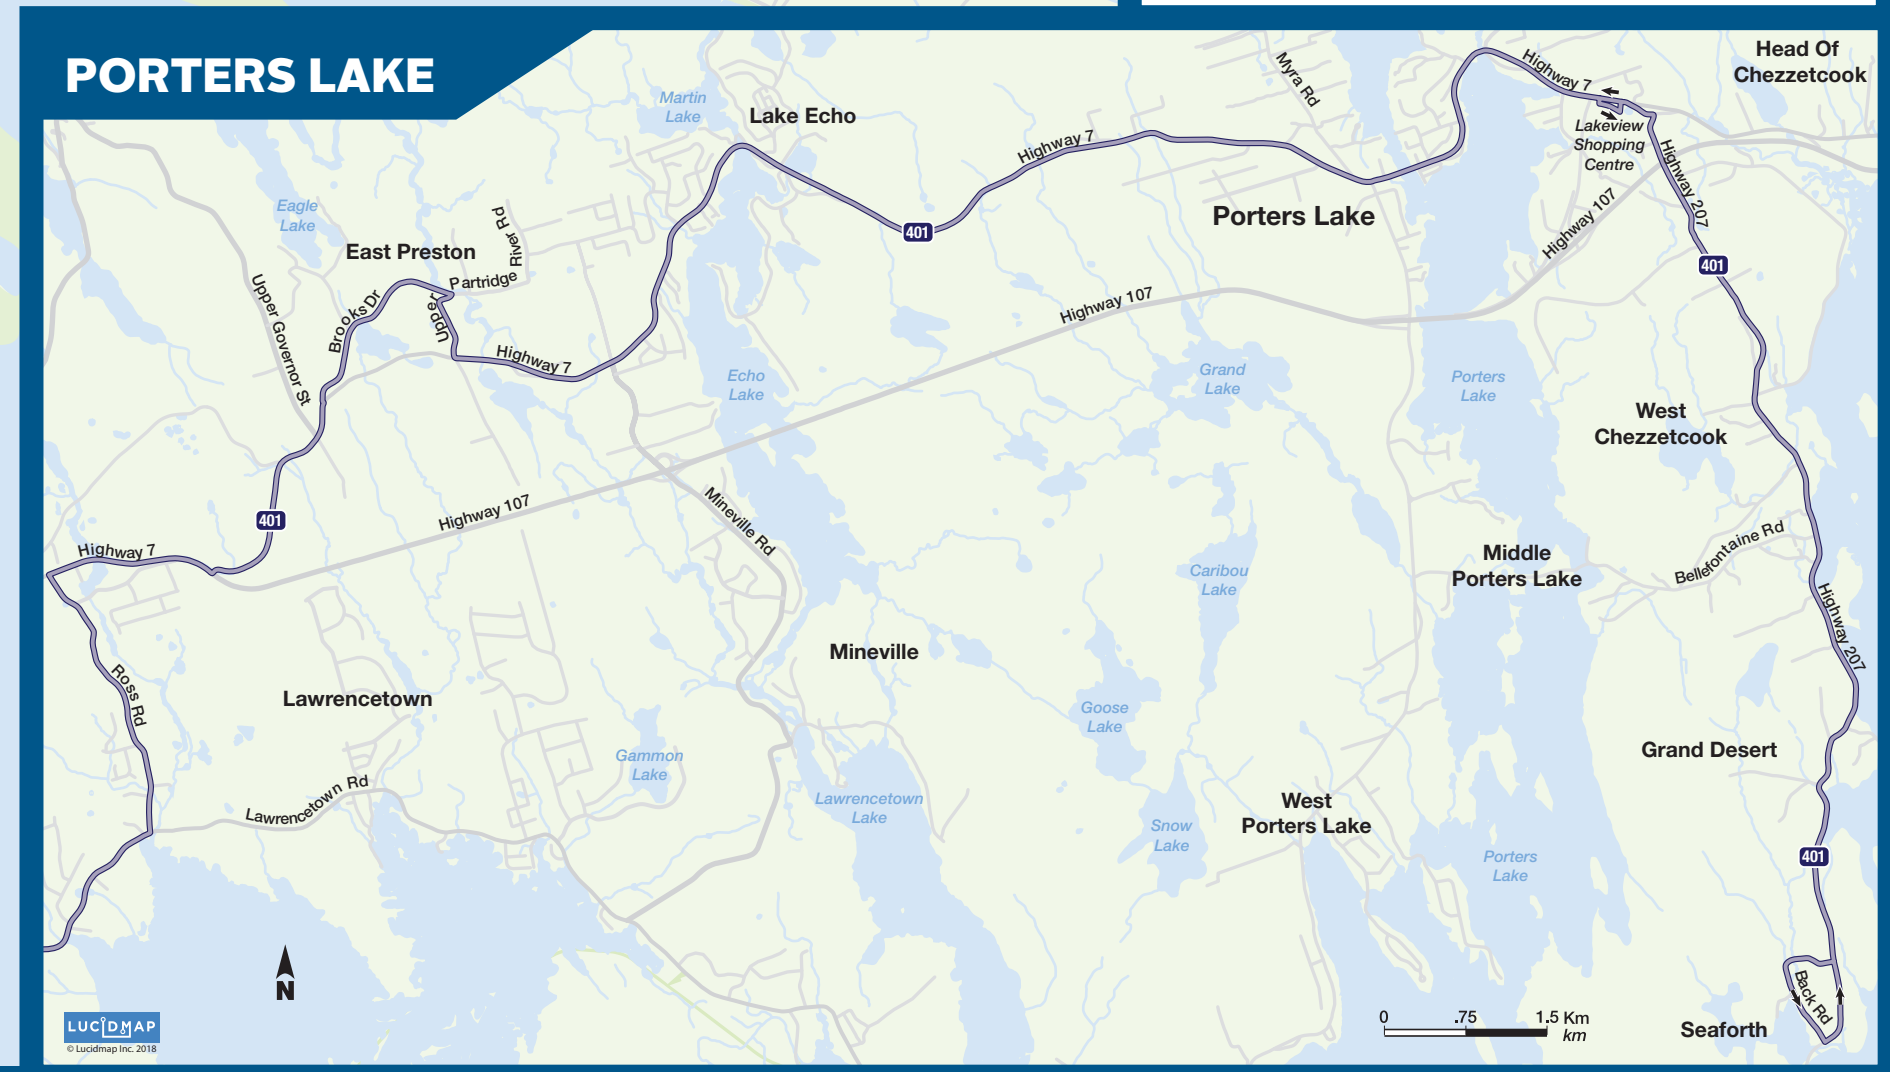

Continued on Reverse Side

**Route Directory**  
All routes are Accessible Low Floor and Bike Rack Equipped

Spring Garden	Park Route
Fairview	Dockyard
University	Cove Hill Express
Robe	Woodhill
Greyfriars / Fotherly	Notting Park
Spring Cove	Colby
Dartmouth	Eastern Passage
LeBlain Park	Cherry Brook
Portella Cove	Mount Pleasant Express
Stannard	Cole Harbour Express
Arnsdale	Milwood
Beaver Lake	Glendale Express
Barrington	Downsview Express
Clayton Park West	Basinville Express
Flamingo	Windsor
Dalhousie / Dartmouth	Notting Park
Woodside	Marysville
Port Wallace	Farmham Gate Express
Dartmouth Crossing	Clayton Park Express
Russell Lake	Portland Express
Woodtown	Colby
Colby	West Bedford Express
Eastern Passage	
Suban-North Preston	
Windsor	
Alexis	
Caswell	
Preston	
Cherry Brook	
Portland Hills	
Seckville	
Herneck Ravine	
Milwood	
Springside	
Glendale	
Bedford Commons	
Bedford	
Larry Urlick	
Porters Lake	
Porters Lake	
Tantallon	

**Regional Express**

Airport / Fall River	
Tankerville / Chezzetook Lake	
Porters Lake	

**Metrolink**

Portland Hills	
Sackville	

**Rural Routes**

Seaver Brook	
Porters Lake	
Tantallon	

**Map Legend**

- Transit Terminal
- Park and Ride
- Consolidated Route Corridor - with Route Numbers
- Route Direction of Travel
- Multiple Routes Direction of Travel
- Ferry
- Roads

Express and Metrolink routes provide limited stop service. Please consult with the Rider's Guide for more information.