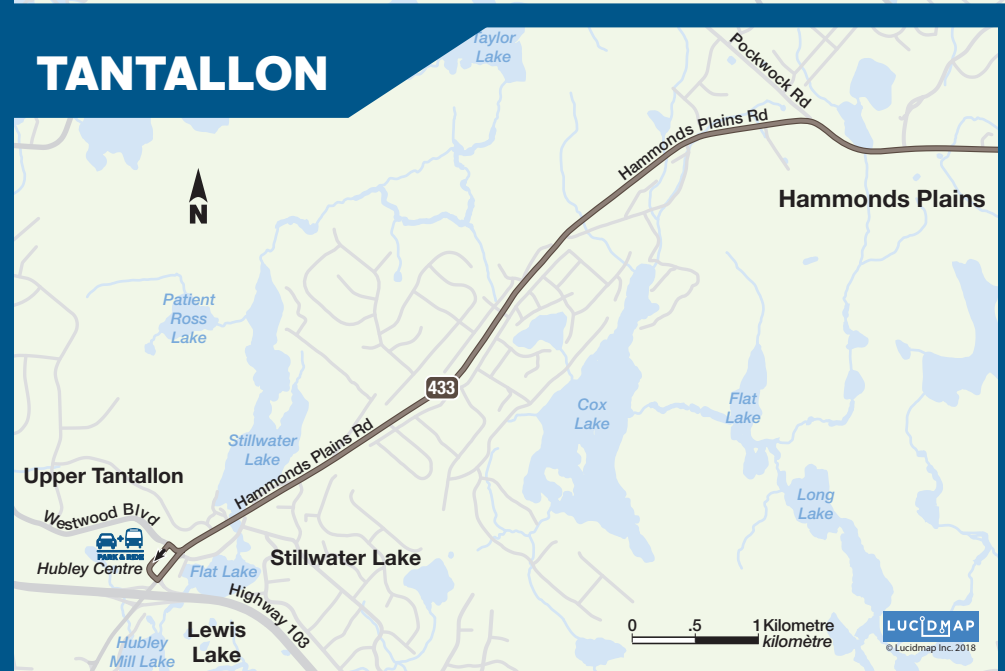

Continued on Reverse Side

**Route Directory**  
All routes are Accessible Low Floor and Bike Rack Equipped

Spring Garden	Park Route
Fairview	Dockyard
University	Cove Hill Express
Robe	Woodhill
Greyfriars / Fotherly	Notting Park
Spring Cove	Colby
Dartmouth	Eastern Passage
LeBlain Park	Cherry Brook
Portella Cove	Mount Pleasant Express
Stannard	Cole Harbour Express
Arnsdale	Milwood
Beaver Lake	Glendale Express
Barrington	Downsview Express
Clayton Park West	Basinville Express
Flamingo	Windsor
Dalhousie / Dartmouth	Notting Park
Woodside	Marysville
Port Wallace	Farmham Gate Express
Dartmouth Crossing	Clayton Park Express
Russell Lake	Portland Express
Woodtown	Colby
Colby	West Bedford Express
Eastern Passage	
Suban-North Preston	
Windsor	
Alexis	
Caswell	
Preston	
Cherry Brook	
Portland Hills	
Seckville	
Herneck Ravine	
Milwood	
Springside	
Glendale	
Bedford Commons	
Bedford	
Larry Urlick	
Porters Lake	
Porters Lake	
Tantallon	

**Regional Express**

Airport / Fall River	
Tankerville / Chezzetook Lake	
Porters Lake	

**Metrolink**

Portland Hills	
Sackville	

**Rural Routes**

Seaver Brook	
Porters Lake	
Tantallon	

**Map Legend**

- Transit Terminal
- Park and Ride
- Consolidated Route Corridor - with Route Numbers
- Route Direction of Travel
- Multiple Routes Direction of Travel
- Ferry
- Roads