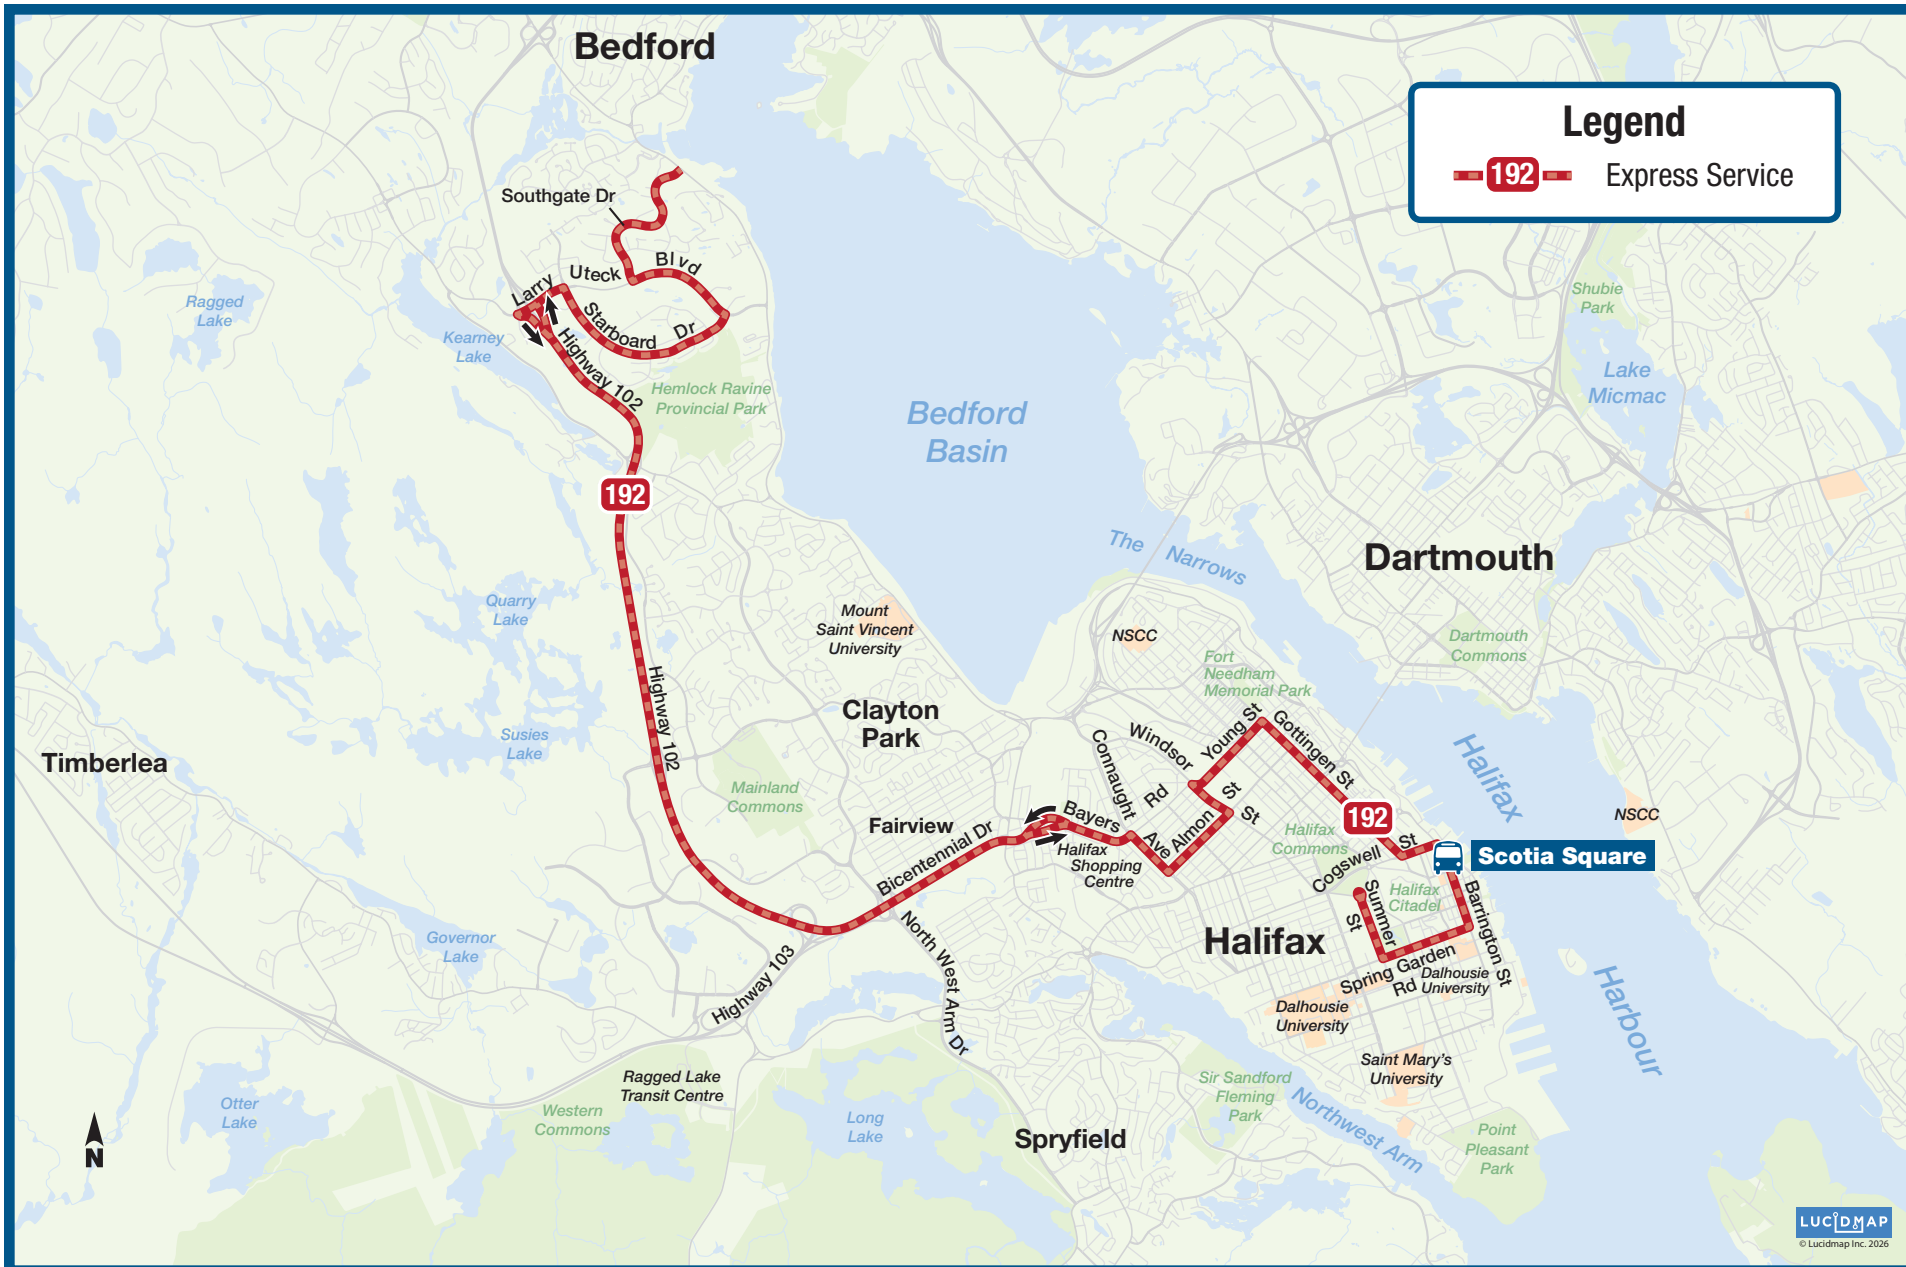

192 Hemlock Ravine Express

HALIFAX
TRANSIT

Effective Date: May 18, 2026