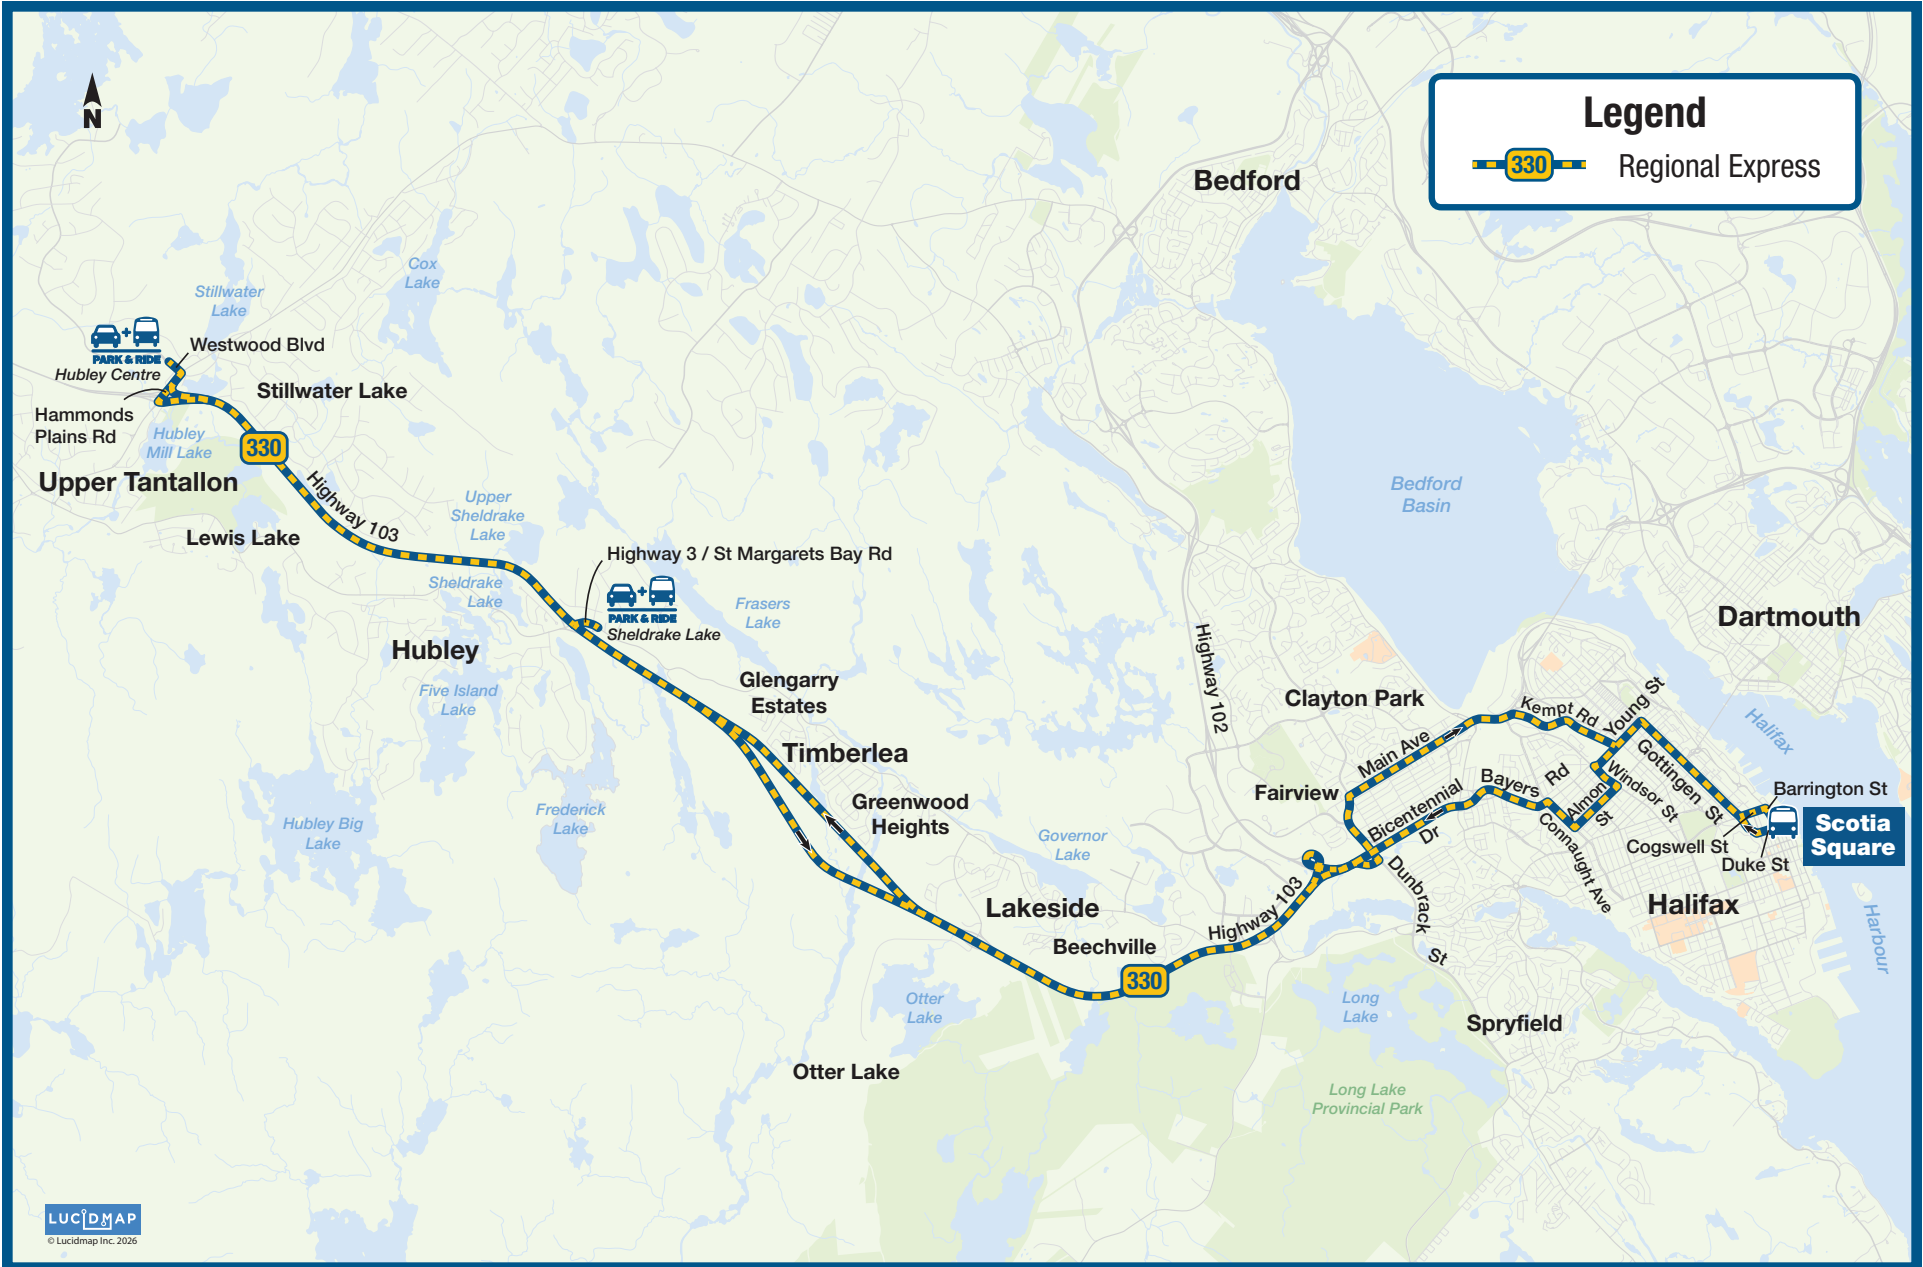

330

Tantallon Regional Express

HALIFAX TRANSIT

LUCIDMAP
© Lucidmap Inc. 2026

Effective Date: May 18, 2026