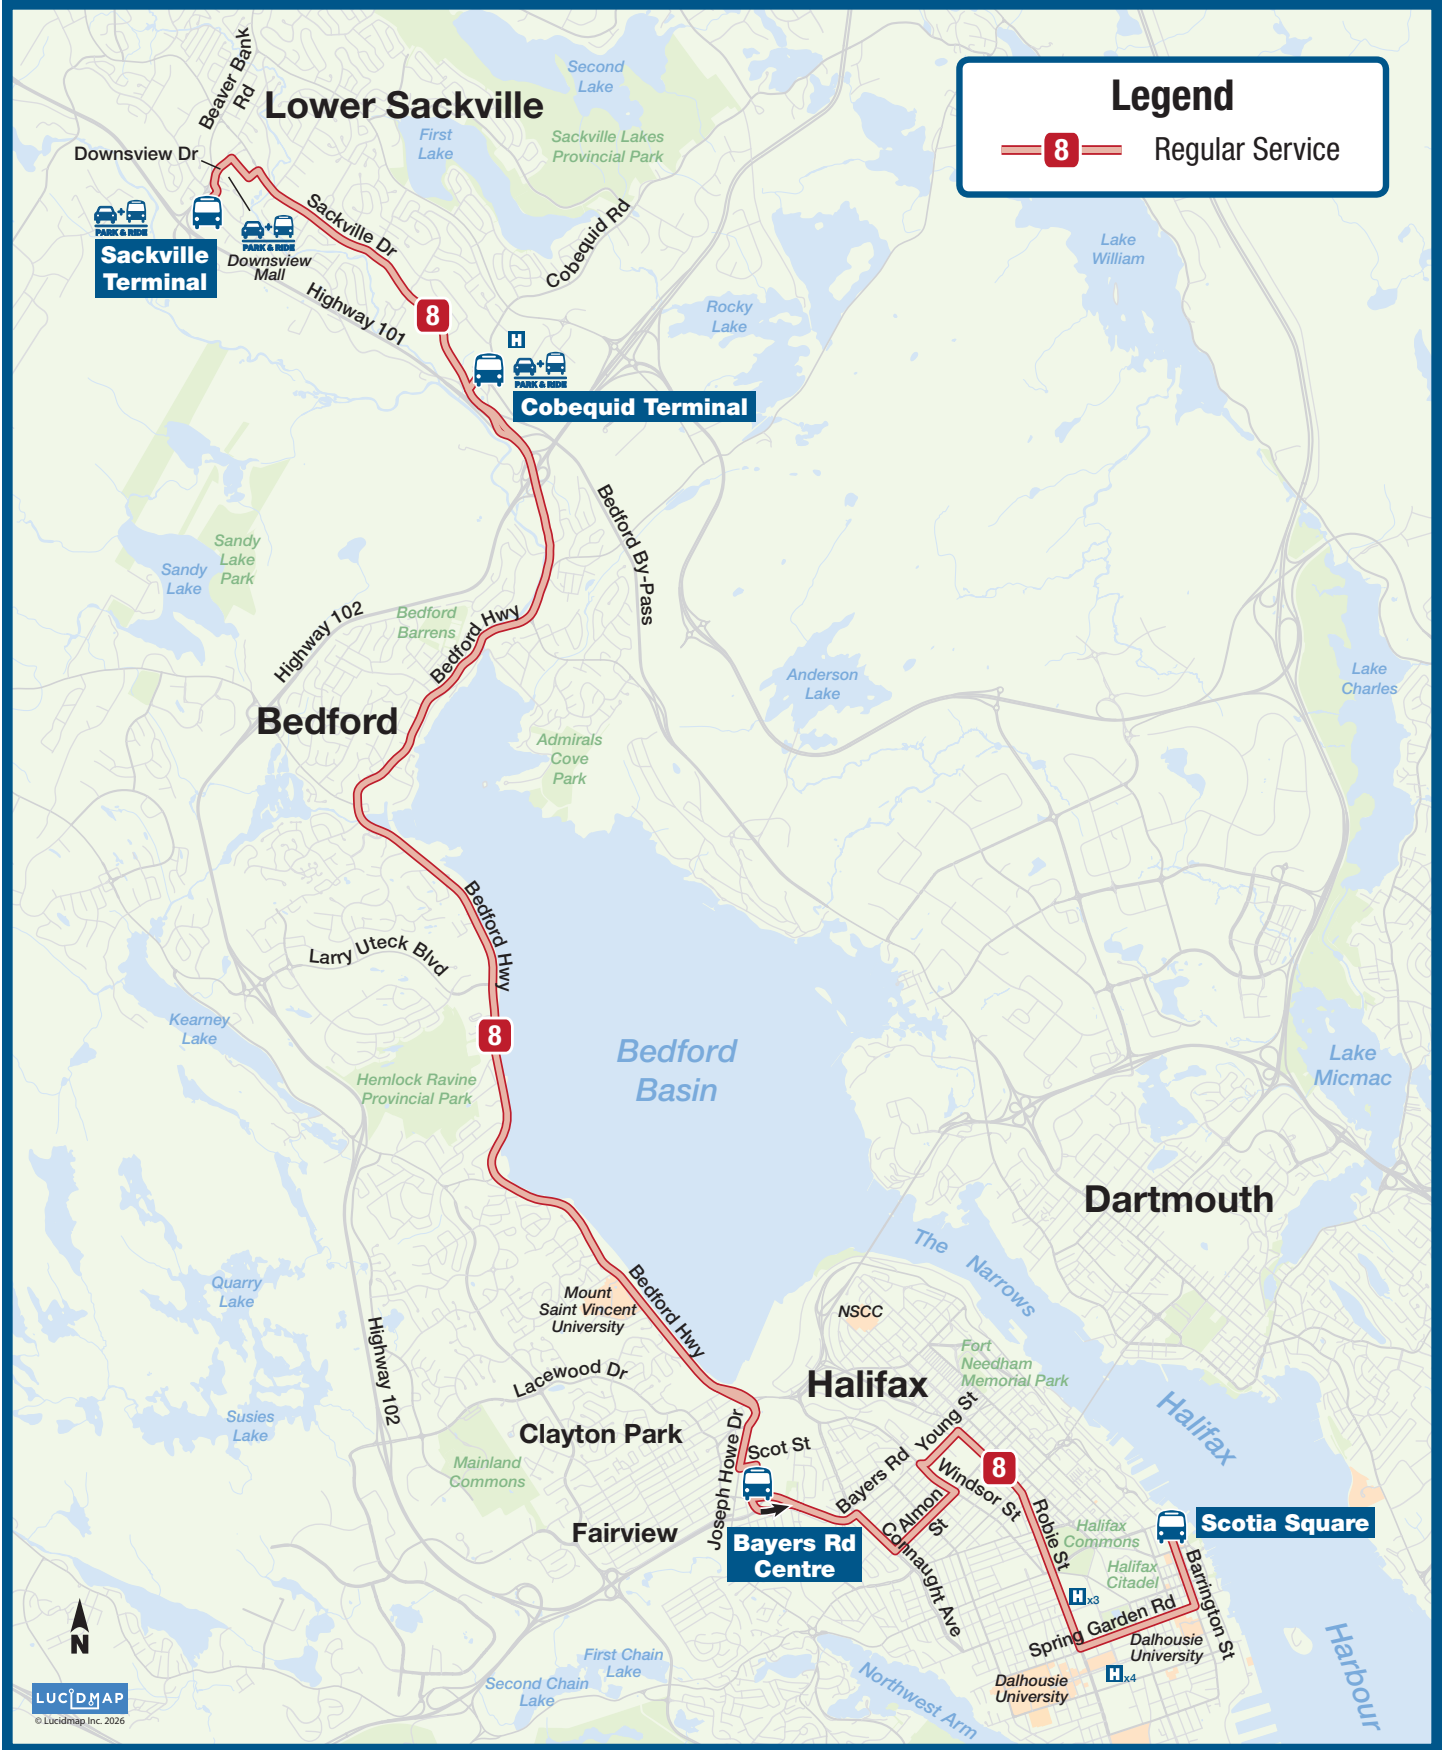

Legend

Regular Service

Effective Date: May 18, 2026