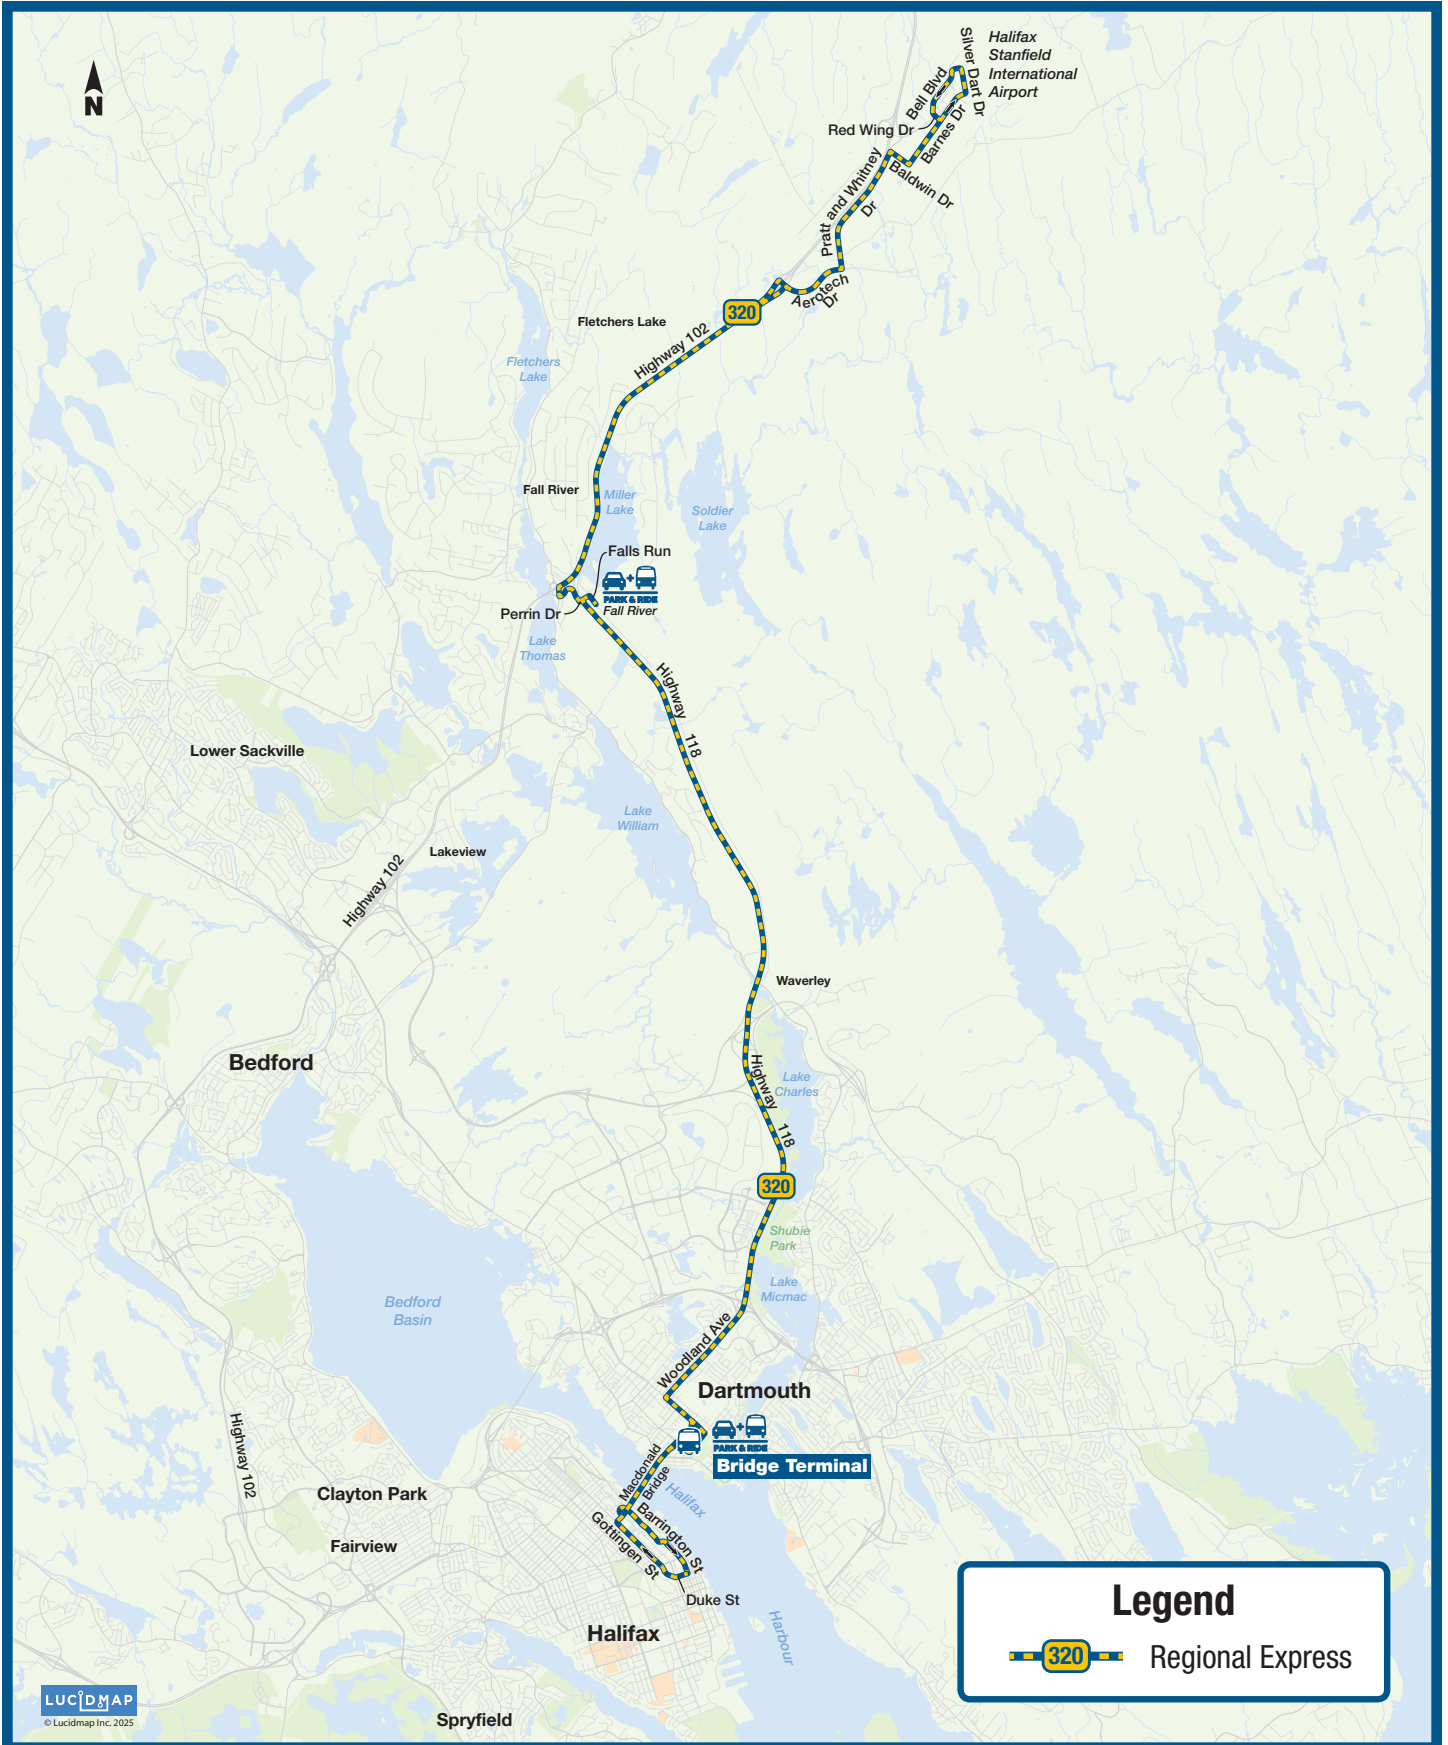

320

Airport/Fall River Regional Express

HALIFAX TRANSIT

LUCIDMAP
© Lucidmap Inc. 2025

Effective Date: February 24, 2025