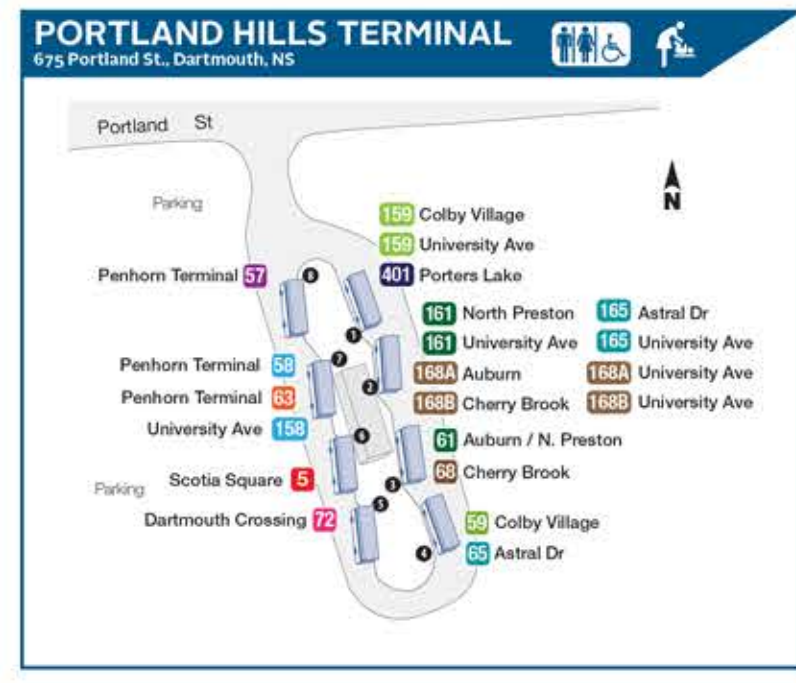

### Map Legend

- Transit Terminal
- Park & Ride
- Consolidated Route Corridor - with Route Numbers
- \* Means All Branches of Route are Present
- Route Direction of Travel
- Multiple Routes Direction of Travel
- Ferry
- Roads

Bus Bay Number Denotes routes that extend to serve the downtown area, only during the weekday peak period.

YOUR GUIDE TO PASSENGER CONDUCT AND POLICIES ON HALIFAX TRANSIT

- RESPECT ONE ANOTHER, DO NOT LITTER OR DEFACE PROPERTY, BE INCLUSIVE, MIND EACH OTHER'S SPACE & PRIVACY, BE SAFE FOR YOURSELF & OTHERS.

Table with columns for Route, Rush Hour, Mid-Day, Evening, Saturday, Sunday/Holiday. It lists various routes and their service availability across different times and days.

Halifax Transit operates three Regional Express routes that provide a connection between rural communities and downtown.