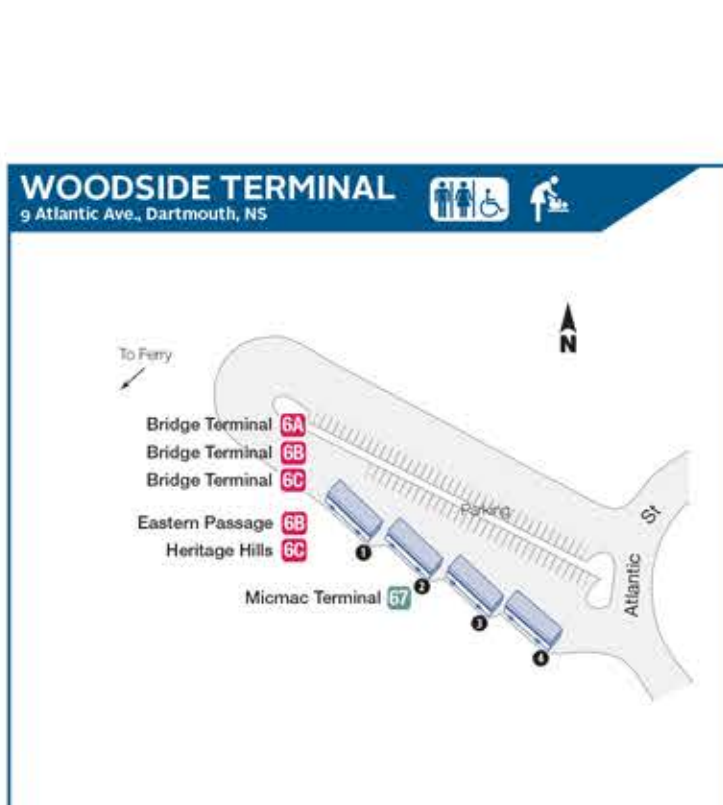

### Map Legend

- Transit Terminal
- Park & Ride
- Consolidated Route Corridor - with Route Numbers
- \* Means All Branches of Route are Present
- Route Direction of Travel
- Multiple Routes Direction of Travel
- Ferry
- Roads

Bus Bay Number Denotes routes that extend to serve the downtown area, only during the weekday peak period.

YOUR GUIDE TO PASSENGER CONDUCT AND POLICIES ON HALIFAX TRANSIT

- RESPECT ONE ANOTHER, DO NOT LITTER OR DEFACE PROPERTY, BE INCLUSIVE, MIND EACH OTHER'S SPACE & PRIVACY, BE SAFE FOR YOURSELF & OTHERS.