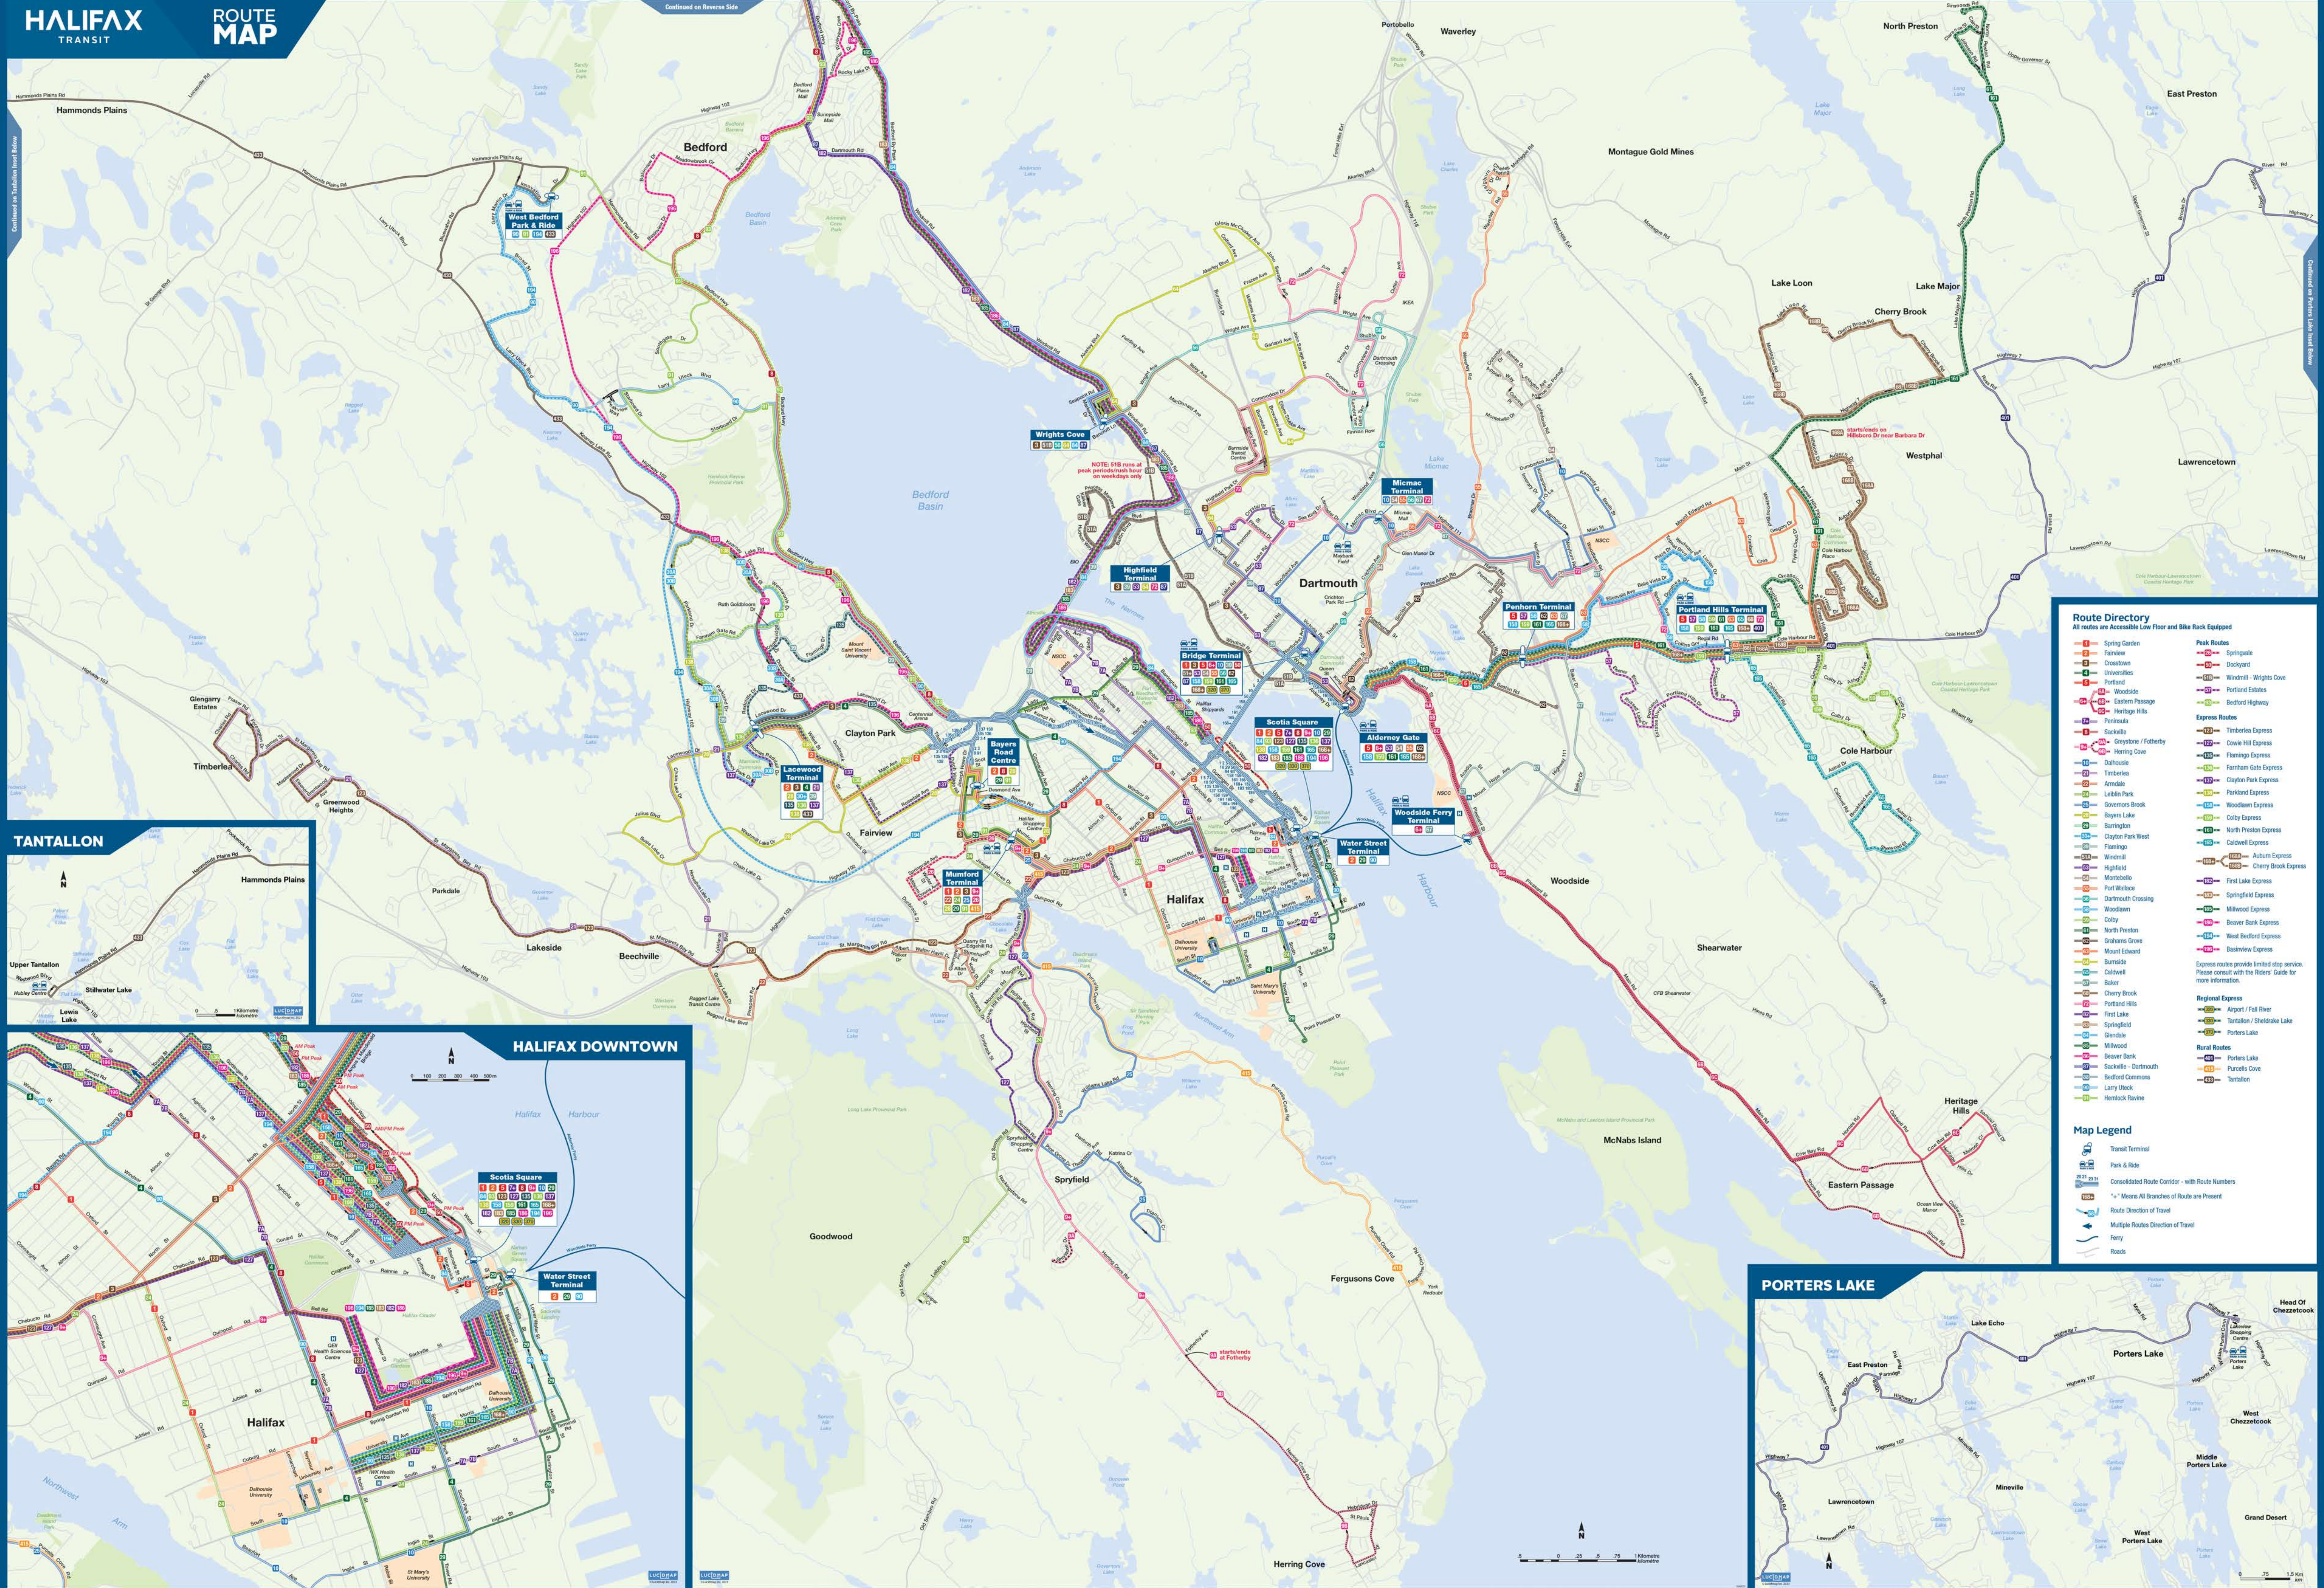

Continued on Reverse Side

Route Directory

All routes are Accessible Low Floor and Bike Rack Equipped

Spring Garden	Springdale
Fairview	Dockyard
Crossbar	Windmill - Wrights Cove
Universities	Portland Estates
Portland	Portland Highway
Eastern Passage	Heritage Hills
Heritage Hills	Timberline Express
Peninsula	Cove Hill Express
Sackville	Flamingo Express
Greyhounds / Fatherly	Ferris Park Express
Herring Cove	Clayton Park Express
Dalhousie	Parkland Express
Armidale	Woodlawn Express
LeBlond Park	Colby Express
Governors Book	North Preston Express
Bayers Lake	Cadwell Express
Barrington	Albion Express
Clayton Park West	Cherry Brook Express
Flamingo	First Lake Express
Windmill	Springfield Express
Highfield	Millwood Express
Montebello	Bever Bank Express
Port Wallace	West Bedford Express
Dartmouth Crossing	Basinview Express
Woodman	Express routes provide limited stop service. Please consult with the Riders' Guide for more information.
Colby	Regional Express
North Preston	Airport / Fall River
Grahams Grove	Tantallon / Shebrooke Lake
Mount Edward	Porters Lake
Barnside	Porters Lake - Dartmouth
Cashwell	Portals Cove
Baker	Larry Block
Cherry Brook	Hemlock Ravine
Portland Hills	Rural Routes
First Lake	Porters Lake
Springfield	Portals Cove
Gandals	Tantallon
Millwood	
Bever Bank	
Sackville - Dartmouth	
Bedford Commons	
Larry Block	
Hemlock Ravine	

Map Legend

- Transit Terminal
- Park & Ride
- Consolidated Route Corridor - with Route Numbers
- Means All Branches of Route are Present
- Route Direction of Travel
- Multiple Routes Direction of Travel
- Ferry
- Roads