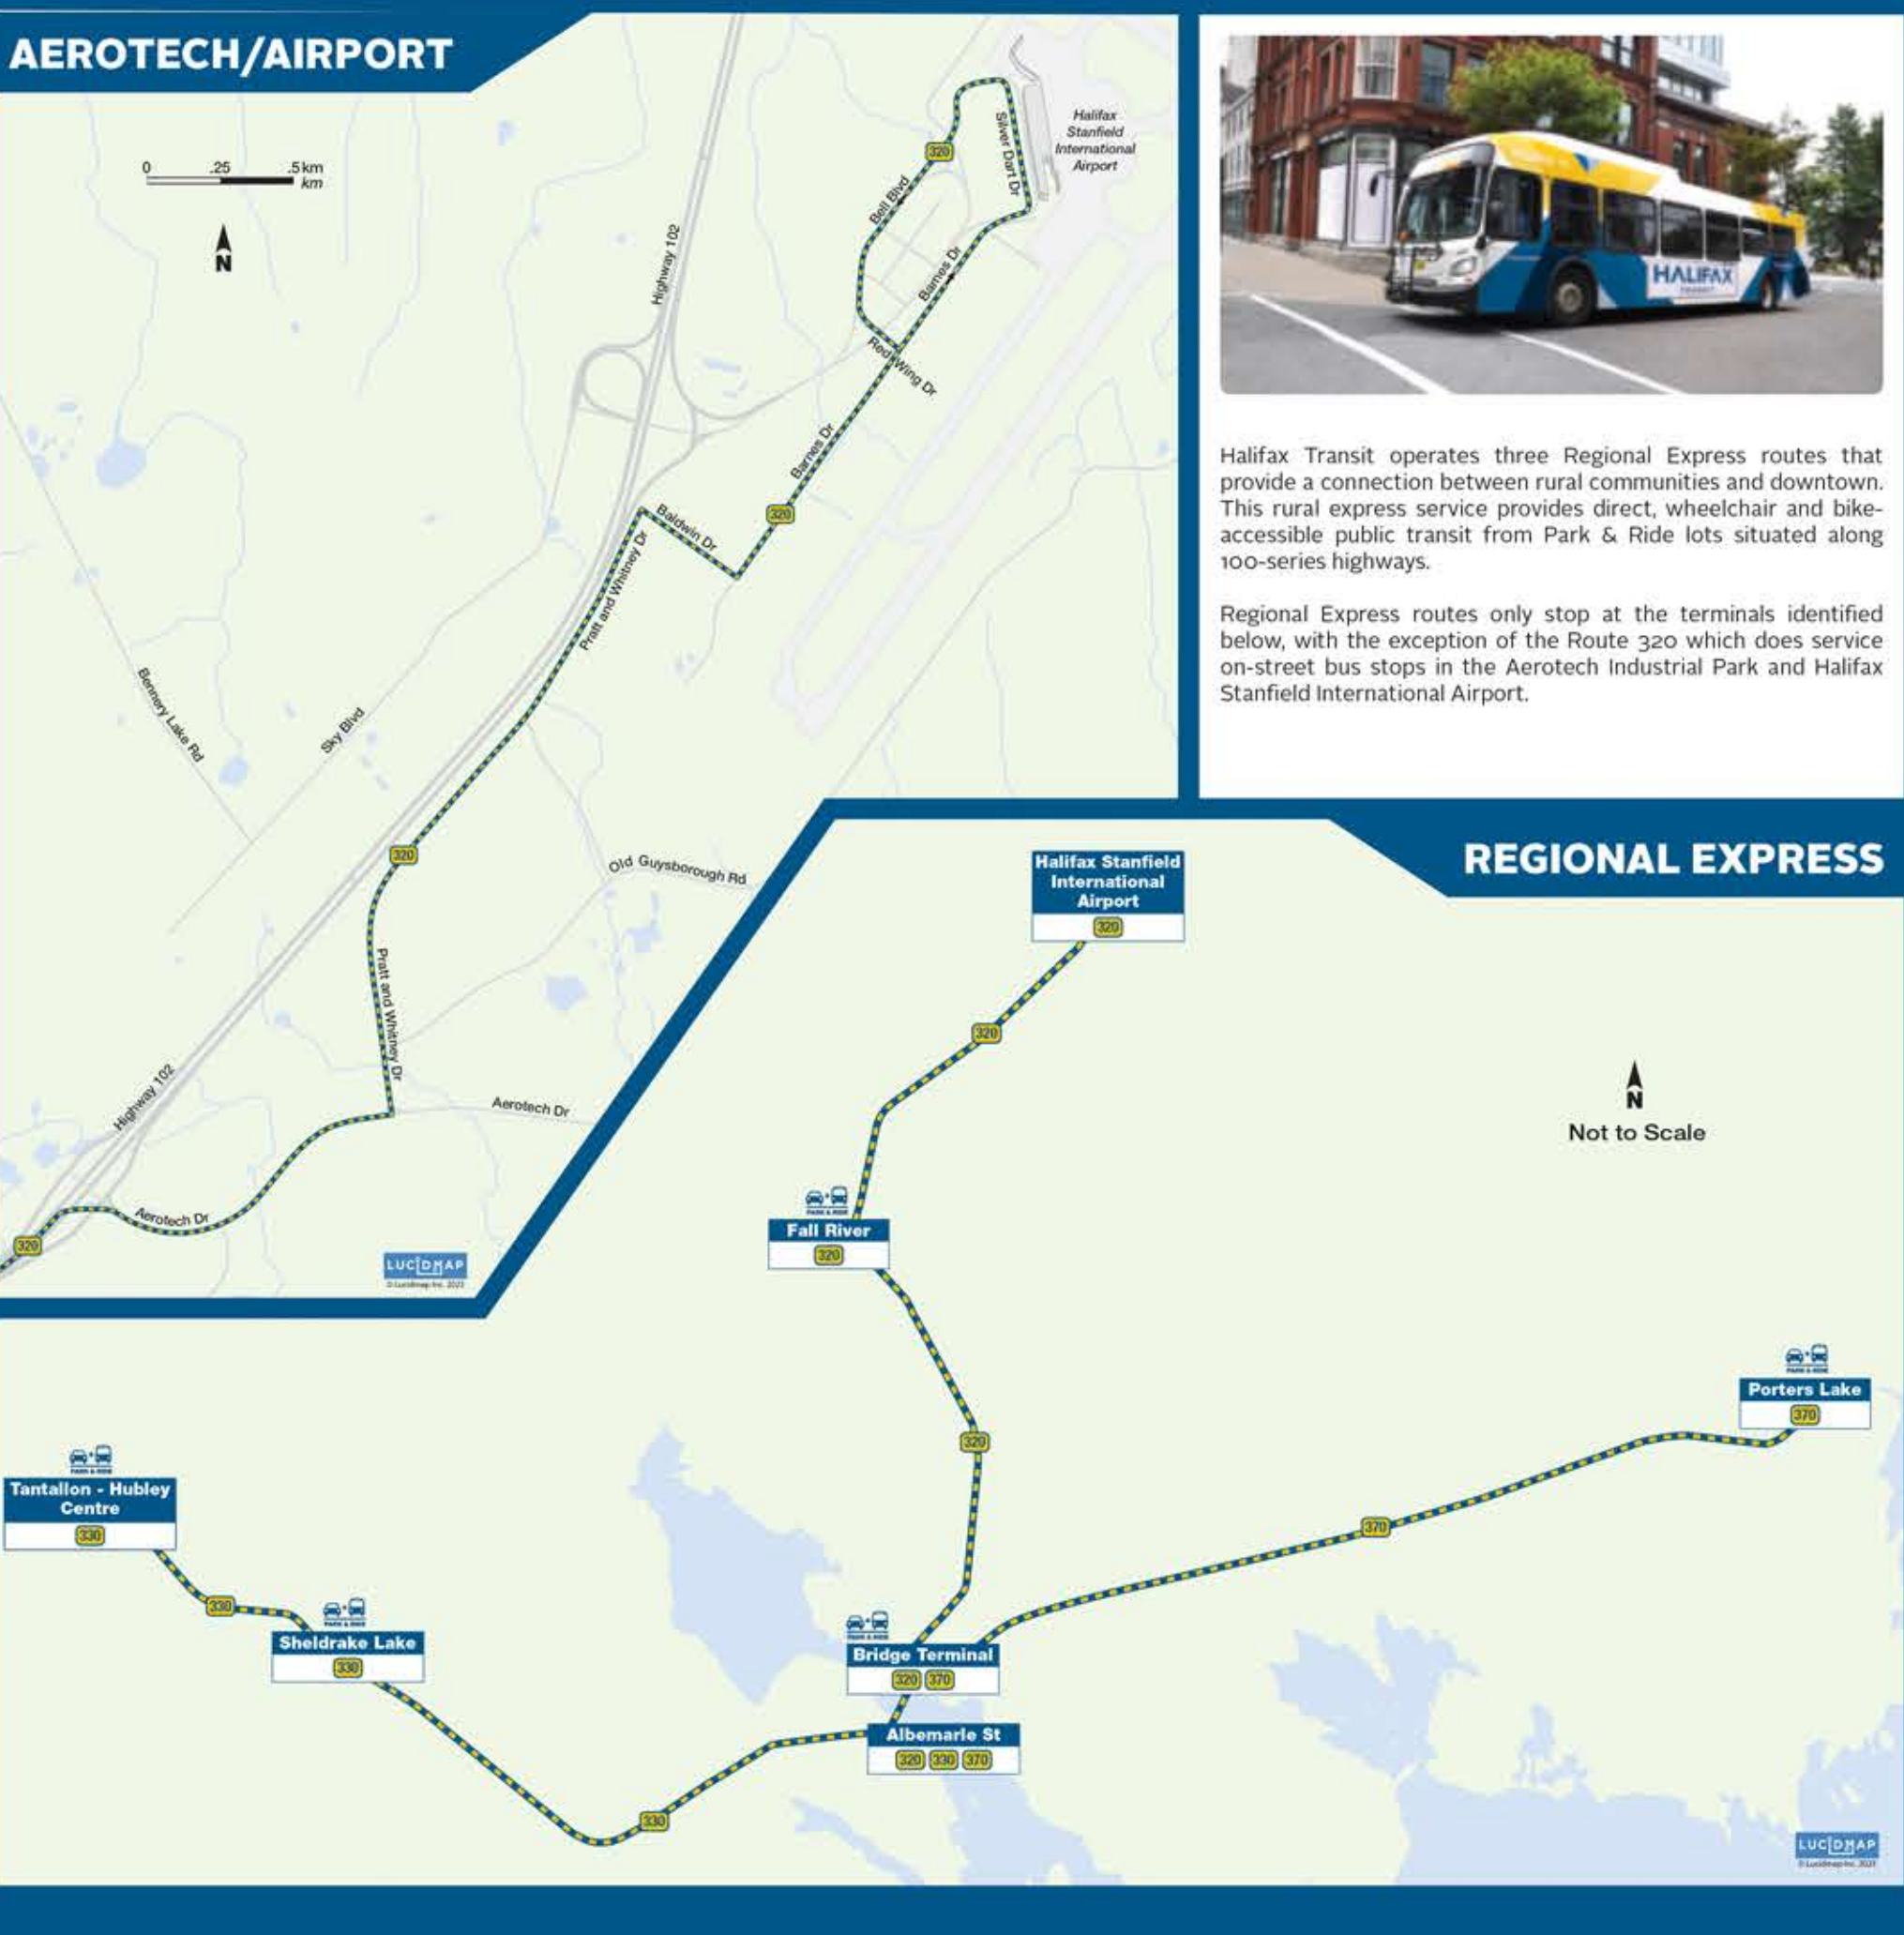

Table with columns for Route, Rush Hour, Mid-Day, Evening, Saturday, Sunday/Holiday. It lists various routes and their service availability across different times and days.

Halifax Transit operates three Regional Express routes that provide a connection between rural communities and downtown.