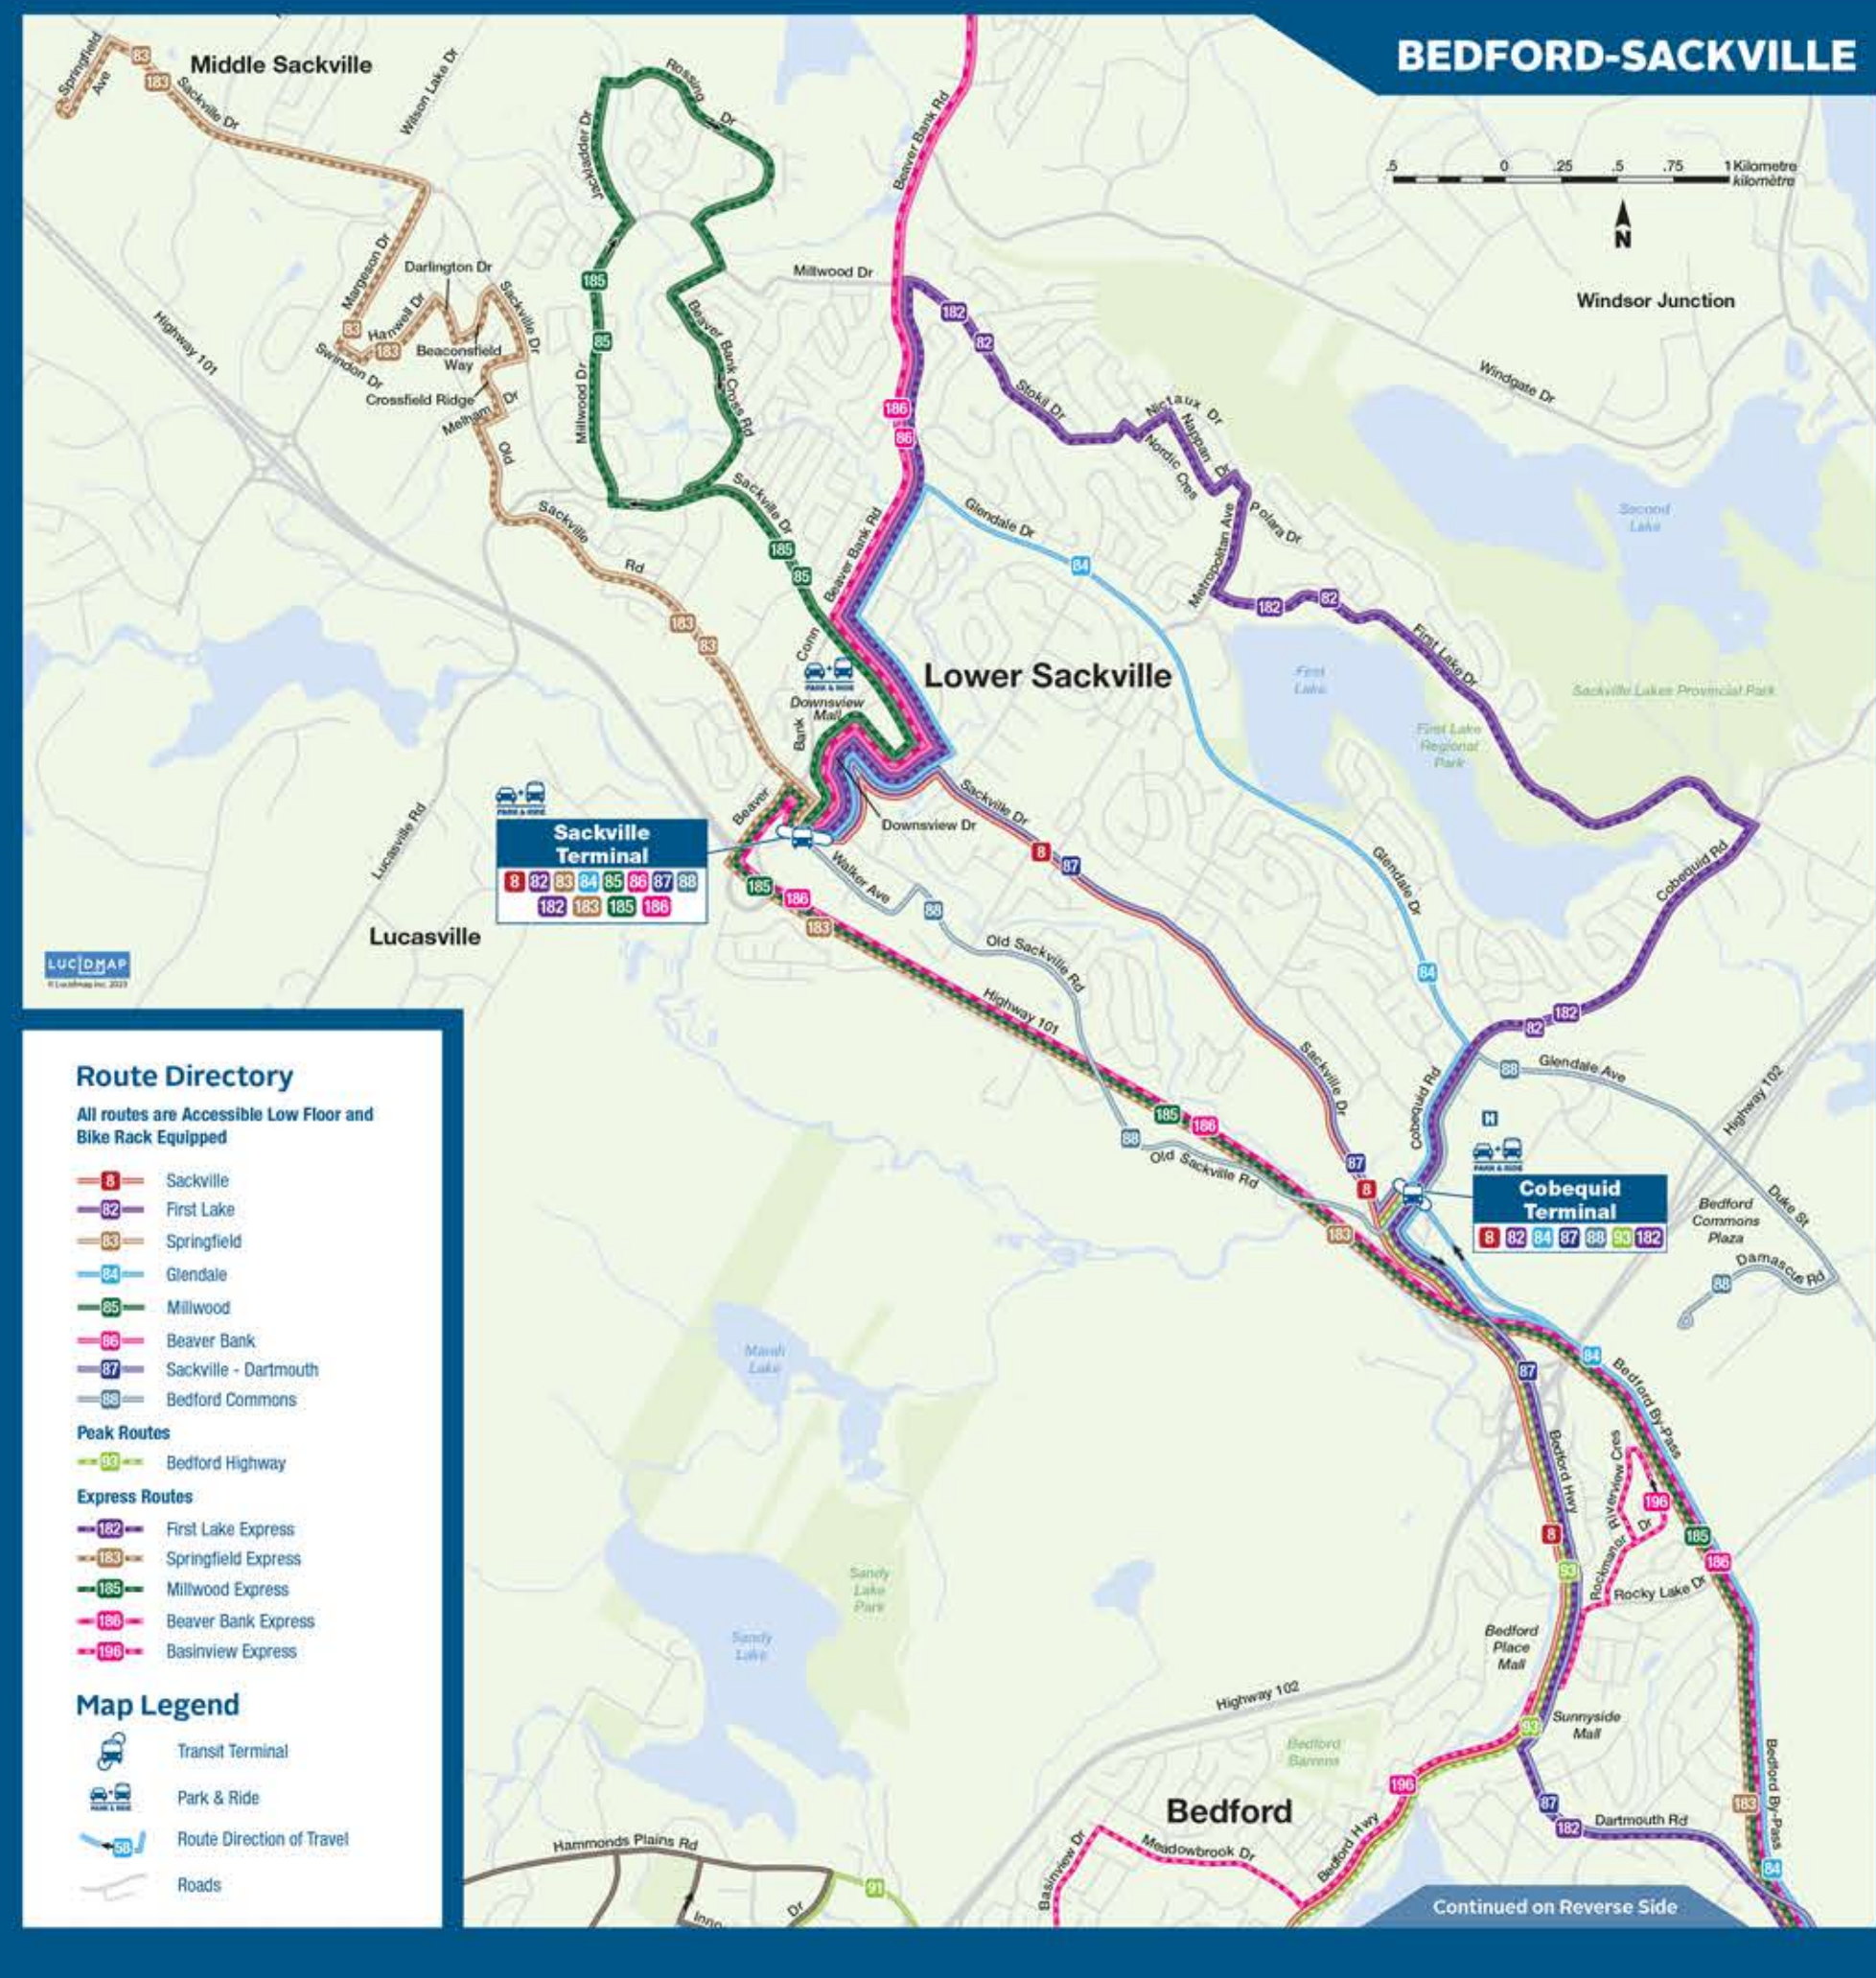

Table with columns for Route, Rush Hour, Mid-Day, Evening, Saturday, Sunday/Holiday. It lists various routes and their service availability across different times and days.

Halifax Transit operates three Regional Express routes that provide a connection between rural communities and downtown.