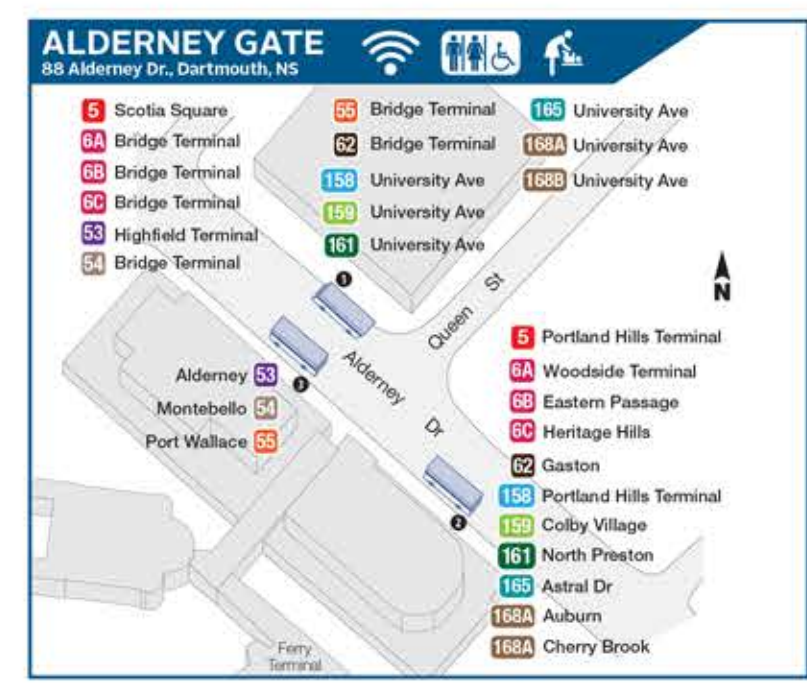

### Map Legend

- Transit Terminal
- Park & Ride
- Consolidated Route Corridor - with Route Numbers
- \* Means All Branches of Route are Present
- Route Direction of Travel
- Multiple Routes Direction of Travel
- Ferry
- Roads