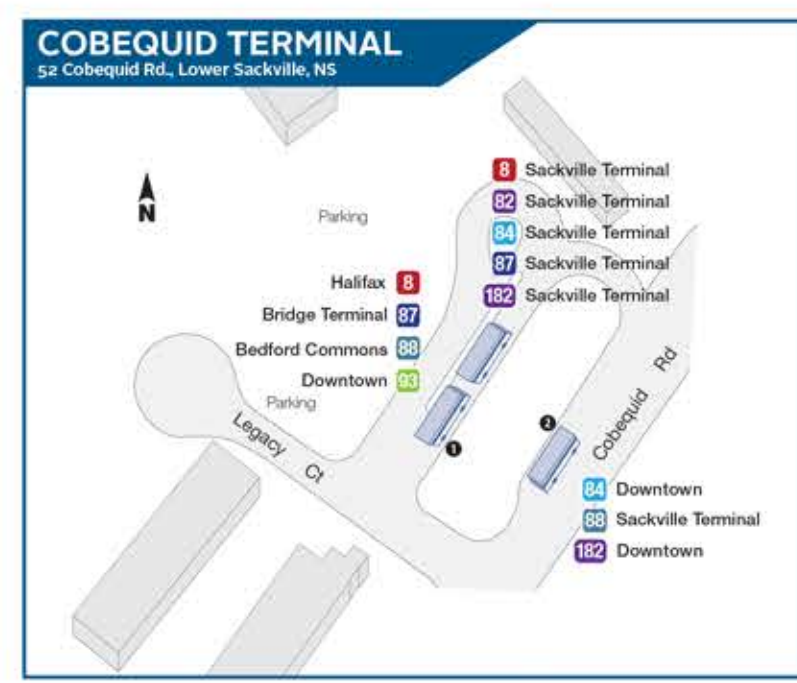

### Map Legend

- Transit Terminal
- Park & Ride
- Consolidated Route Corridor - with Route Numbers
- \* Means All Branches of Route are Present
- Route Direction of Travel
- Multiple Routes Direction of Travel
- Ferry
- Roads

Bus Bay Number Denotes routes that extend to serve the downtown area, only during the weekday peak period.

YOUR GUIDE TO PASSENGER CONDUCT AND POLICIES ON HALIFAX TRANSIT

- RESPECT ONE ANOTHER, DO NOT LITTER OR DEFACE PROPERTY, BE INCLUSIVE, MIND EACH OTHER'S SPACE & PRIVACY, BE SAFE FOR YOURSELF & OTHERS.