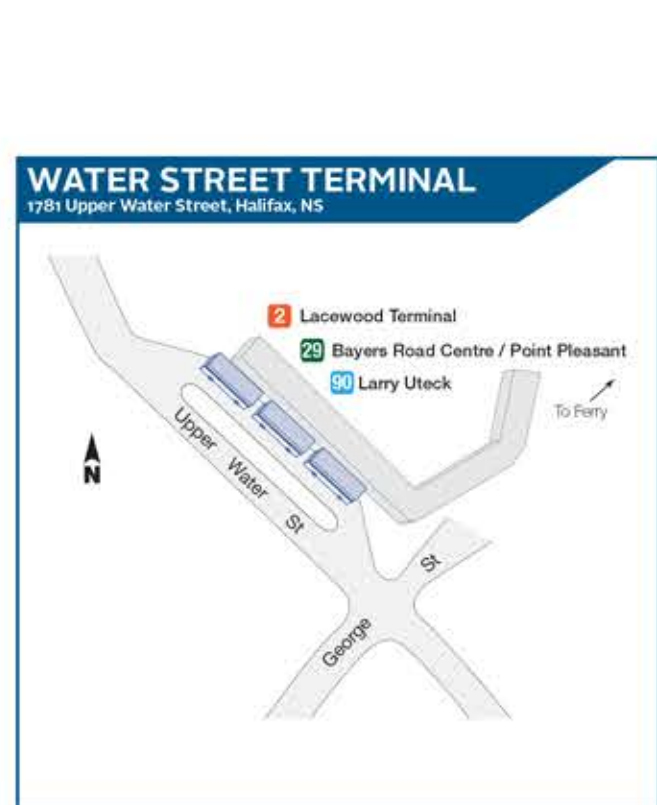

### Map Legend

- Transit Terminal
- Park & Ride
- Consolidated Route Corridor - with Route Numbers
- \* Means All Branches of Route are Present
- Route Direction of Travel
- Multiple Routes Direction of Travel
- Ferry
- Roads

Bus Bay Number Denotes routes that extend to serve the downtown area, only during the weekday peak period.

YOUR GUIDE TO PASSENGER CONDUCT AND POLICIES ON HALIFAX TRANSIT

- RESPECT ONE ANOTHER, DO NOT LITTER OR DEFACE PROPERTY, BE INCLUSIVE, MIND EACH OTHER'S SPACE & PRIVACY, BE SAFE FOR YOURSELF & OTHERS.