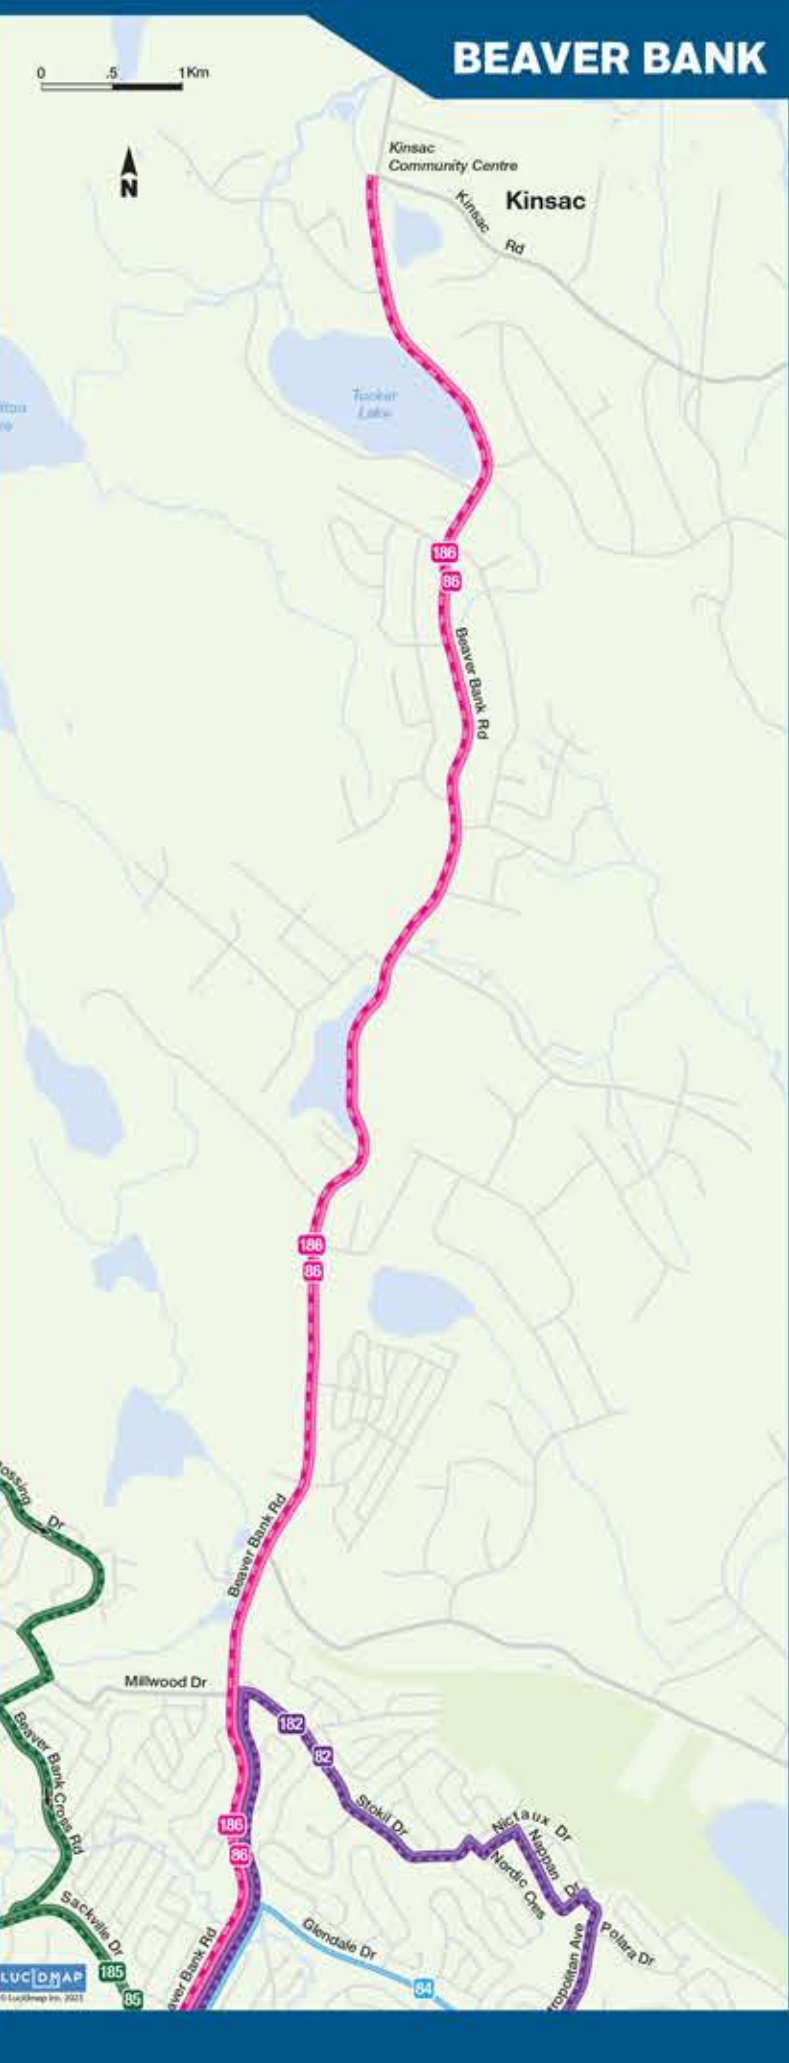

Table with columns for Route, Rush Hour, Mid-Day, Evening, Saturday, Sunday/Holiday. It lists various routes and their service availability across different times and days.

Halifax Transit operates three Regional Express routes that provide a connection between rural communities and downtown.