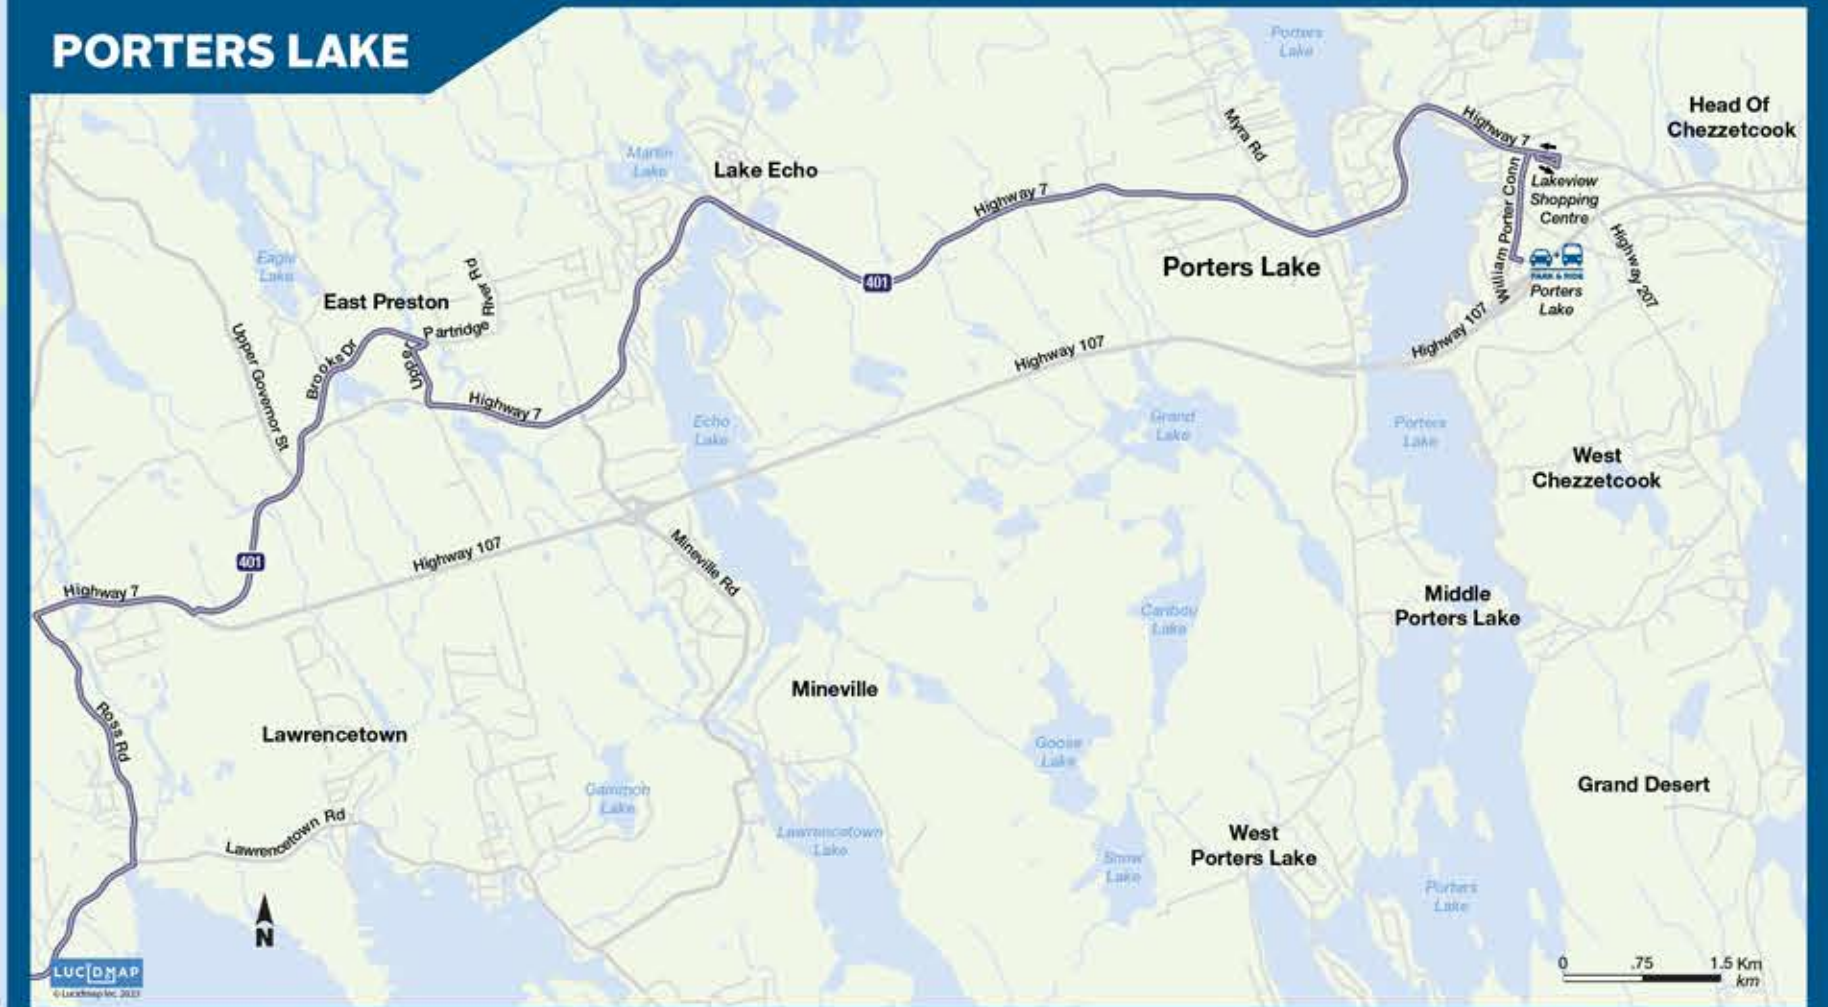

Continued on Reverse Side

Route Directory

All routes are Accessible Low Floor and Bike Rack Equipped

Spring Garden	Springdale
Fairview	Dockyard
Crossbar	Windmill - Wrights Cove
Universities	Portland Estates
Portland	Portland Highway
Eastern Passage	Heritage Hills
Heritage Hills	Timberline Express
Peninsula	Cove Hill Express
Sackville	Flamingo Express
Greyhounds / Fatherly	Ferris Park Express
Herring Cove	Clayton Park Express
Dalhousie	Parkland Express
Armidale	Woodlawn Express
LeBlond Park	Colby Express
Governors Book	North Preston Express
Bayers Lake	Cadwell Express
Barrington	Albion Express
Clayton Park West	Cherry Brook Express
Flamingo	First Lake Express
Windmill	Springfield Express
Highfield	Millwood Express
Montebello	Bever Bank Express
Port Wallace	West Bedford Express
Dartmouth Crossing	Basinview Express
Woodman	Express routes provide limited stop service. Please consult with the Riders' Guide for more information.
Colby	Regional Express
North Preston	Airport / Fall River
Grahams Grove	Tantallon / Shebrooke Lake
Mount Edward	Porters Lake
Barnside	Porters Lake - Dartmouth
Cashwell	Portals Cove
Baker	Larry Block
Cherry Brook	Hemlock Ravine
Portland Hills	Rural Routes
First Lake	Porters Lake
Springfield	Portals Cove
Gandals	Tantallon
Millwood	
Bever Bank	
Sackville - Dartmouth	
Bedford Commons	
Larry Block	
Hemlock Ravine	

Map Legend

- Transit Terminal
- Park & Ride
- Consolidated Route Corridor - with Route Numbers
- Means All Branches of Route are Present
- Route Direction of Travel
- Multiple Routes Direction of Travel
- Ferry
- Roads