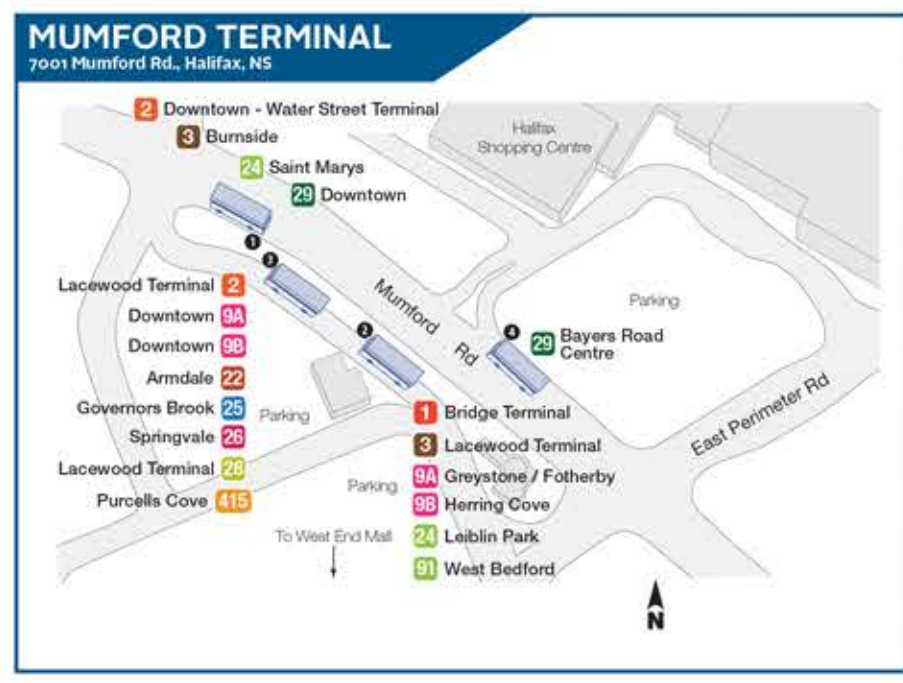

### Map Legend

- Transit Terminal
- Park & Ride
- Consolidated Route Corridor - with Route Numbers
- \* Means All Branches of Route are Present
- Route Direction of Travel
- Multiple Routes Direction of Travel
- Ferry
- Roads

Bus Bay Number Denotes routes that extend to serve the downtown area, only during the weekday peak period.

YOUR GUIDE TO PASSENGER CONDUCT AND POLICIES ON HALIFAX TRANSIT

- RESPECT ONE ANOTHER, DO NOT LITTER OR DEFACE PROPERTY, BE INCLUSIVE, MIND EACH OTHER'S SPACE & PRIVACY, BE SAFE FOR YOURSELF & OTHERS.

Table with columns for Route, Rush Hour, Mid-Day, Evening, Saturday, Sunday/Holiday. It lists various routes and their service availability across different times and days.

Halifax Transit operates three Regional Express routes that provide a connection between rural communities and downtown.