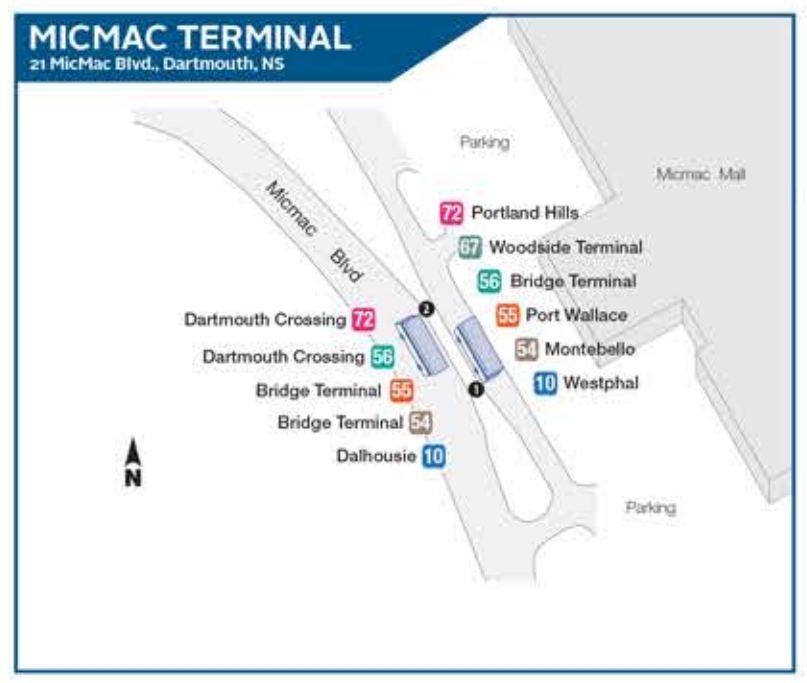

### Map Legend

- Transit Terminal
- Park & Ride
- Consolidated Route Corridor - with Route Numbers
- \* Means All Branches of Route are Present
- Route Direction of Travel
- Multiple Routes Direction of Travel
- Ferry
- Roads