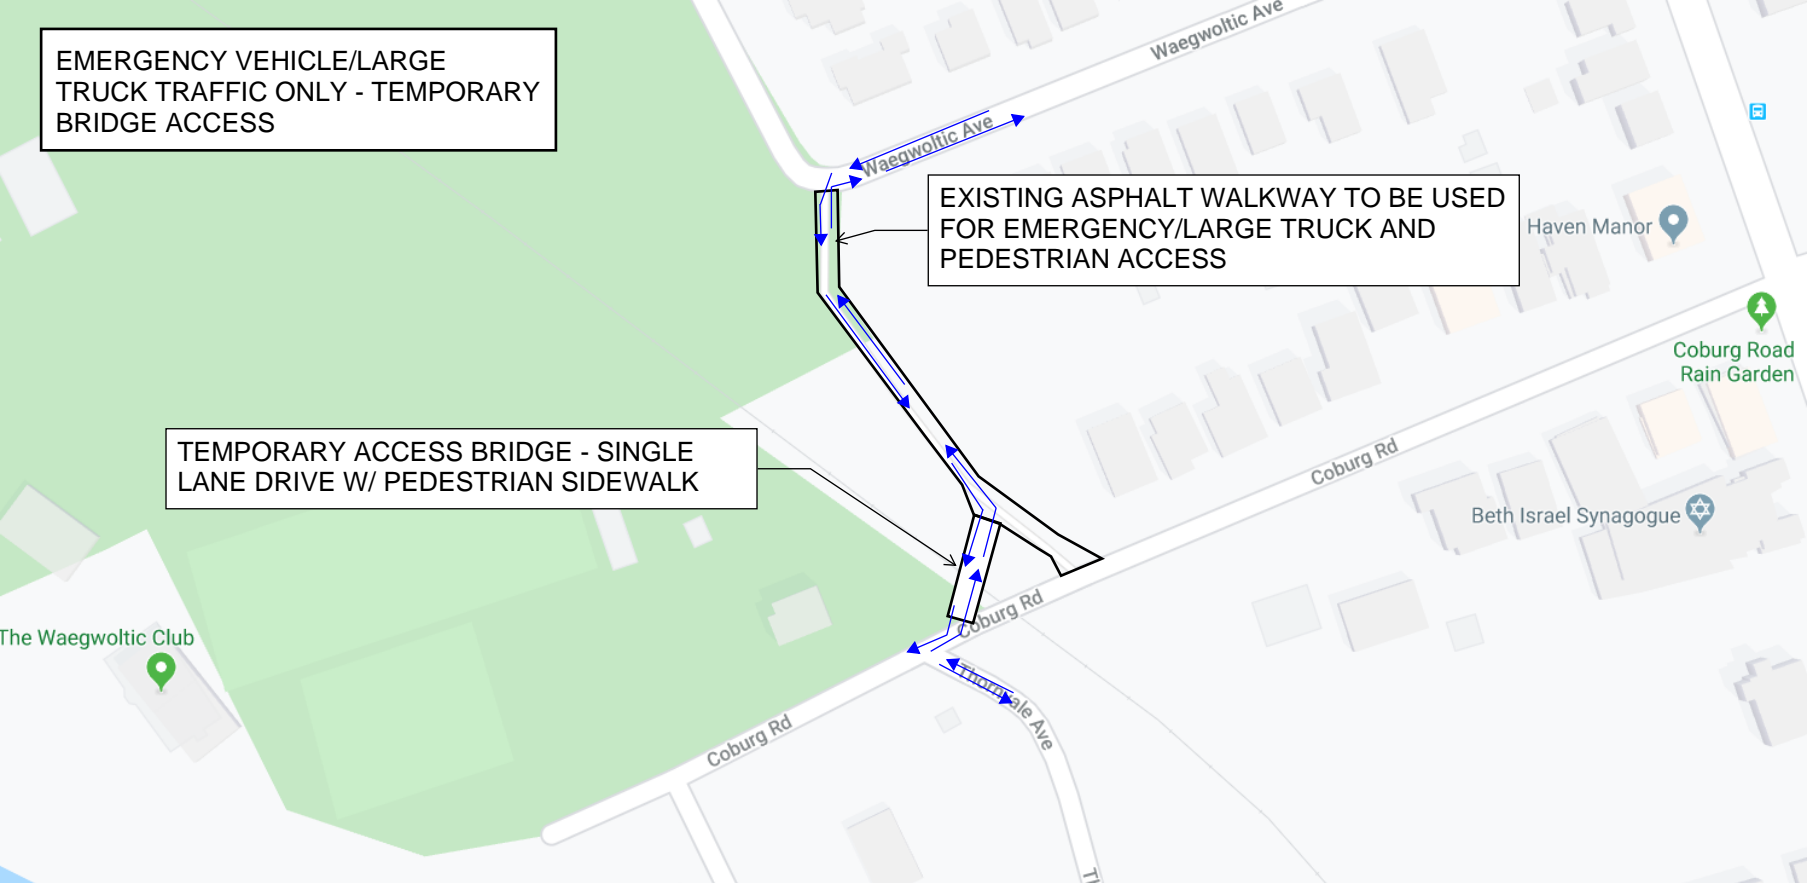

EMERGENCY VEHICLE/LARGE TRUCK TRAFFIC ONLY - TEMPORARY BRIDGE ACCESS

EXISTING ASPHALT WALKWAY TO BE USED FOR EMERGENCY/LARGE TRUCK AND PEDESTRIAN ACCESS

TEMPORARY ACCESS BRIDGE - SINGLE LANE DRIVE W/ PEDESTRIAN SIDEWALK

The Waegwoltic Club

Waegwoltic Ave

Waegwoltic Ave

Haven Manor

Coburg Road Rain Garden

Coburg Rd

Beth Israel Synagogue

Coburg Rd

Coburg Rd

Waegwoltic Ave